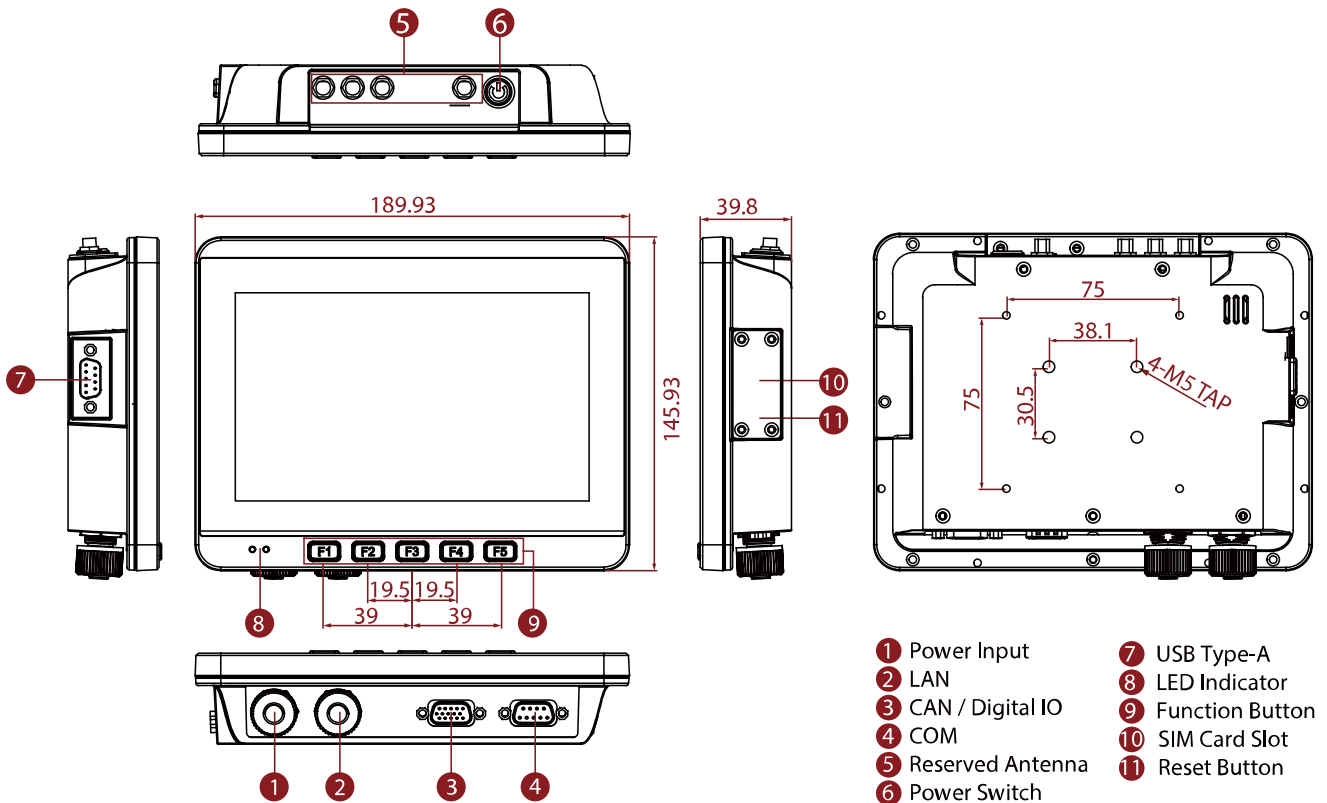

Winset)

Mechanical

Dimension 188.75 x 144.75 x 39.5 mm

Mounting

RAM Mount/ VESA Mount

Cooling System Fanless Design

Accessory

Accessory User Guide
Driver CD
M12 LAN Cable, 1.8m
RS-232 Cable, 1.8m
M12 Power Cable, 1.8m
USB Cable, 0.3m
CANBus Cable, 1.8m
Wi-Fi Antenna
Power Converter Cable
Power Adapter

Optional Accessory WWAN Antenna x 2 (Optional)
Audio Cable, 0.3m (Optional)
GPS Antenna, 3m (Optional)

Power

Power Rating 9V-36V, with ignition control

DIMENSIONS UNIT:MM

Winmate 7" VMC FM07 VMC

NOTE

1. Total usable memory will be less dependent upon actual system configuration.
2. Length measurements do not include protrusions. Weight varies with options.
3. Accessories may vary depending on your configuration.
4. This is a simplified drawing and some components are not marked in detail.
5. The product shown in this datasheet is a standard model. For diagrams that contain customized or optional I/O, please contact the Winmate Sales Team for more information.