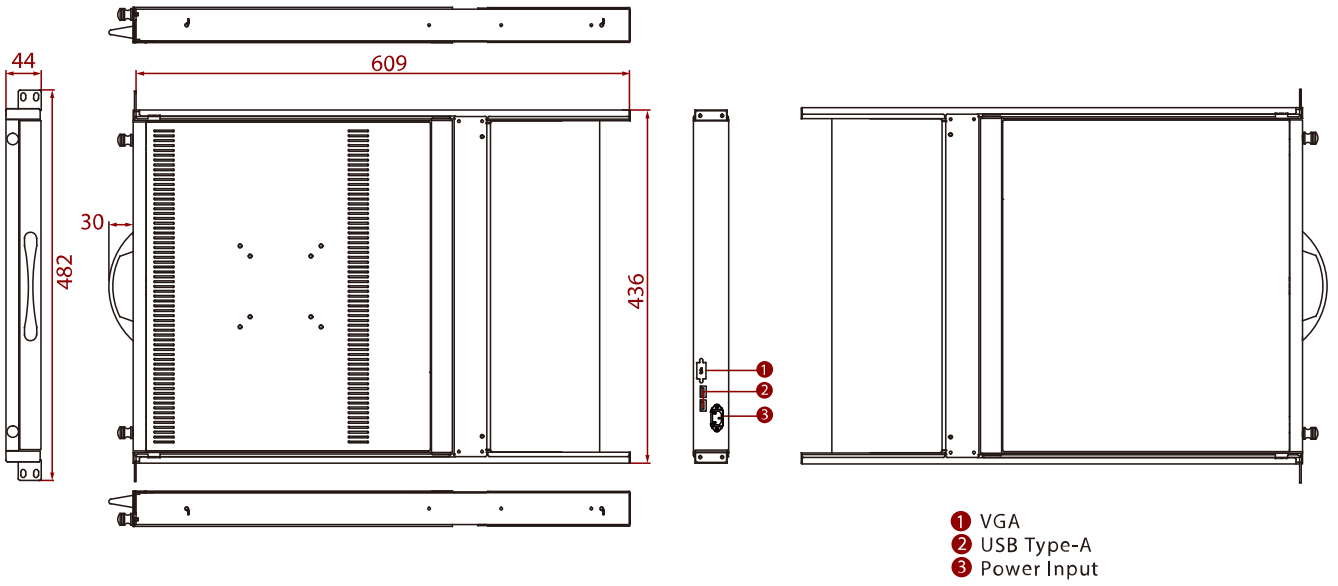

LDS310D-1P

17" 1U Console Drawer Server

KEY FEATURES

- 17", 1280 x 1024 1U Console Drawer Server
- VGA input, keyboard, mouse
- Console mount

SPECIFICATIONS

Display			
Resolution	1280x1024	Size	17.0 inches
Contrast Ratio	1000:1	Panel Brightness	350 nits
Display Color	16.2M Colors	View Angles	85,85,80,80
Mechanical			
Dimension	609 x482 x44 mm	Cooling System	Fanless design
Power			
Power Rating	100~240V AC-in		
Certification			
Certification	CE, FCC		
IO Ports			
Video	1 x VGA	PS/2	1 x Keyboard, 1 x Mouse
Control			
Button	5 Keys: -, +, Power, Esc, Enter		
Environment			
Operating Humidity	10% to 90% (non-condensing)	Operating Temperature	0~50°C
Storage Temperature	-10~60°C		
Accessory			
Accessory	88-Key keyboard and integrated Touch Pad 17-Key numerical key pad Power Cord		

DIMENSIONS UNIT:MM

NOTE

1. This is a simplified drawing and some components are not marked in detail.
2. Please contact our sales representative if you need further product information.
3. All specifications are subject to change without prior notice.
4. The product shown in this datasheet is a standard model. For diagrams that contain customized or optional I/O, please contact the Winmate Sales Team for more information.