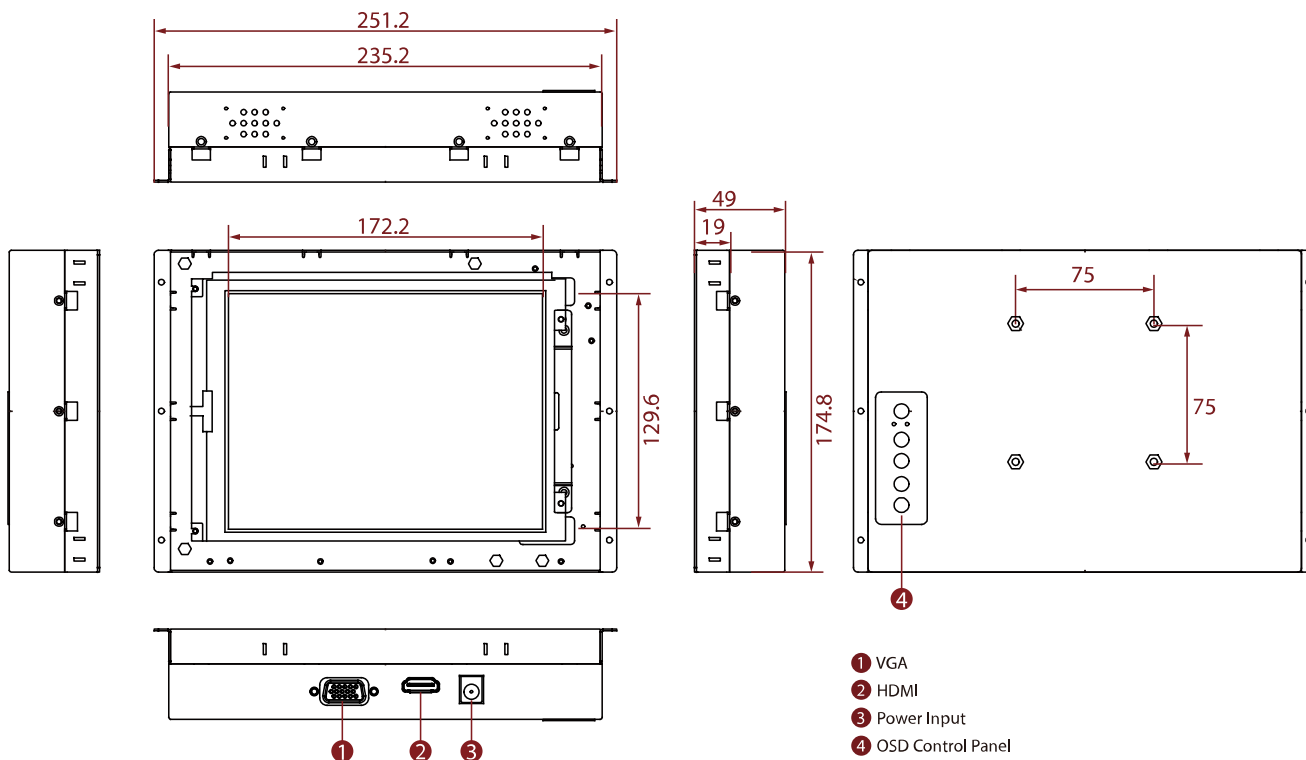

R08L200-OFU1

8.4" Open Frame Display

KEY FEATURES

- 8.4", 800 x 600
- VGA and HDMI input
- Open frame
- VESA mount

SPECIFICATIONS

Display	
Resolution	800x600
Contrast Ratio	600:1
Display Color	262K Colors
Active Area	170.4x127.8 mm
Size	8.4 inches
Panel Brightness	600 nits
View Angles	75,75,60,70
Touch / Glass	Resistive Touch Screen (Optional) Protection Glass w/o Touch Function (Optional) SAW Touch (Surface Acoustic Wave) (Optional)
Environment	
Operating Humidity	10% to 90% (non-condensing)
Storage Temperature	-10~60°C
Operating Temperature	0~50°C
Certification	
Certification	CE, FCC
IO Ports	
USB Port	1 x USB for Touch Screen
Audio	Audio line in (3.5mm) (Optional) 2 x Speaker (Optional)
Video	1 x VGA 1 x HDMI (Optional) 1 x DVI (Optional)
Mechanical	
Dimension	251.2 x 174.8 x 49 mm
Enclosure	Metal
Mounting	VESA Mount/ Panel Mount
Cooling System	Fanless Design
Accessory	
Accessory	1 x VGA cable 1 x HDMI cable 100~240V AC to DC Adapter Power Cord Manual VESA screws(Varies by product)
Optional Accessory	Remote Controller (Optional,Varies by product)
Power	
Power Rating	12V DC input
Control	

DIMENSIONS UNIT:MM

Winmate R08L200-OFU1

NOTE

1. This is a simplified drawing and some components are not marked in detail.
2. Please contact our sales representative if you need further product information.
3. All specifications are subject to change without prior notice.
4. The product shown in this datasheet is a standard model. For diagrams that contain customized or optional I/O, please contact the Winmate Sales Team for more information.