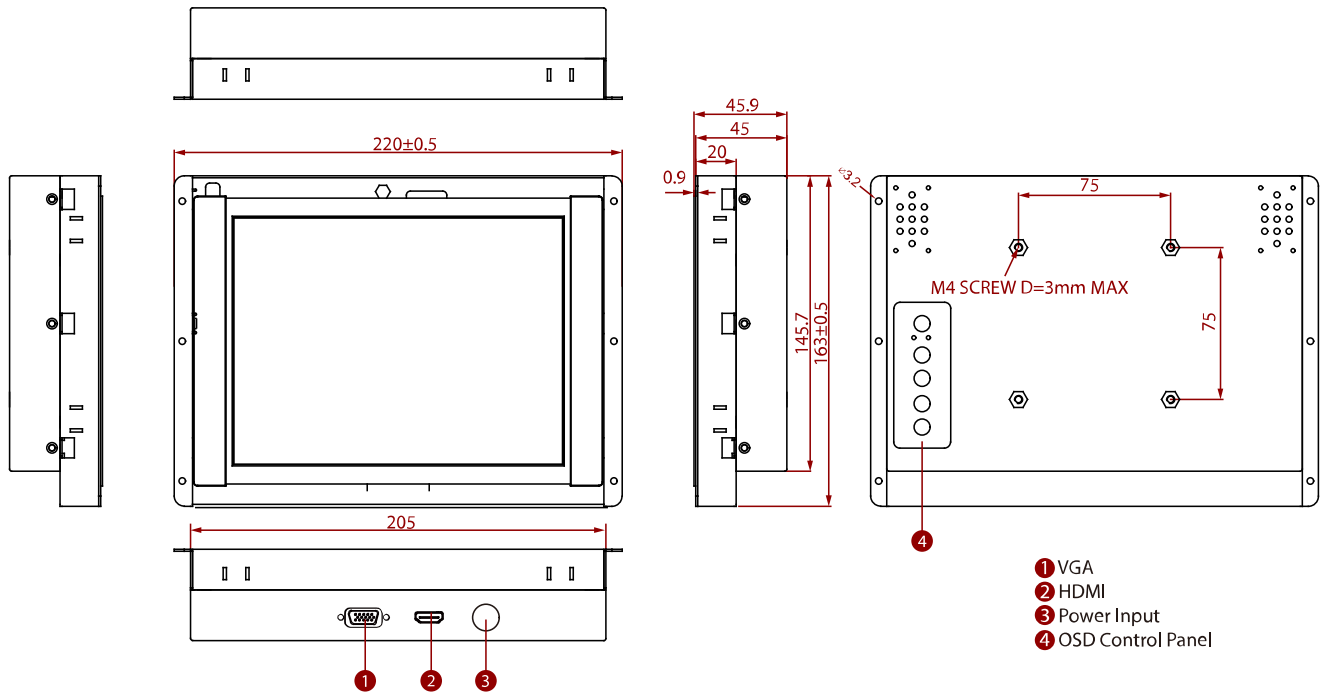

R08T100-OFA1

8.4" Open Frame Display

KEY FEATURES

- 8.4", 800 x 600
- VGA and HDMI input
- Open frame
- VESA mount

SPECIFICATIONS

Display	
Resolution	800x600
Contrast Ratio	500:1
Display Color	?? Colors
Active Area	162x121.5 mm
Size	8 inches
Panel Brightness	250 nits
View Angles	70,70,70,50
Touch / Glass	Resistive Touch Screen (Optional) Protection Glass w/o Touch Function (Optional)
Environment	
Operating Humidity	10% to 90% (non-condensing)
Storage Temperature	-10~60°C
Operating Temperature	0~50°C
Certification	
Certification	CE, FCC
IO Ports	
USB Port	1 x USB for Touch Screen
Audio	Audio line in (3.5mm) (Optional) 2 x Speaker (Optional)
Video	1 x VGA 1 x HDMI (Optional) 1 x DVI (Optional)
Mechanical	
Dimension	221 x 163 x 45.9 mm
Enclosure	Metal
Mounting	VESA Mount/ Panel Mount
Cooling System	Fanless Design
Accessory	
Accessory	1 x VGA cable 1 x HDMI cable 100~240V AC to DC Adapter Power Cord Manual VESA screws(Varies by product)
Optional Accessory	Remote Controller (Optional,Varies by product)
Power	
Power Rating	12V DC input
Control	
Button	5 Keys: -, +, Power, Esc, Enter

DIMENSIONS UNIT:MM

Winmate R08T100-OFA1

NOTE

1. This is a simplified drawing and some components are not marked in detail.
2. Please contact our sales representative if you need further product information.
3. All specifications are subject to change without prior notice.
4. The product shown in this datasheet is a standard model. For diagrams that contain customized or optional I/O, please contact the Winmate Sales Team for more information.