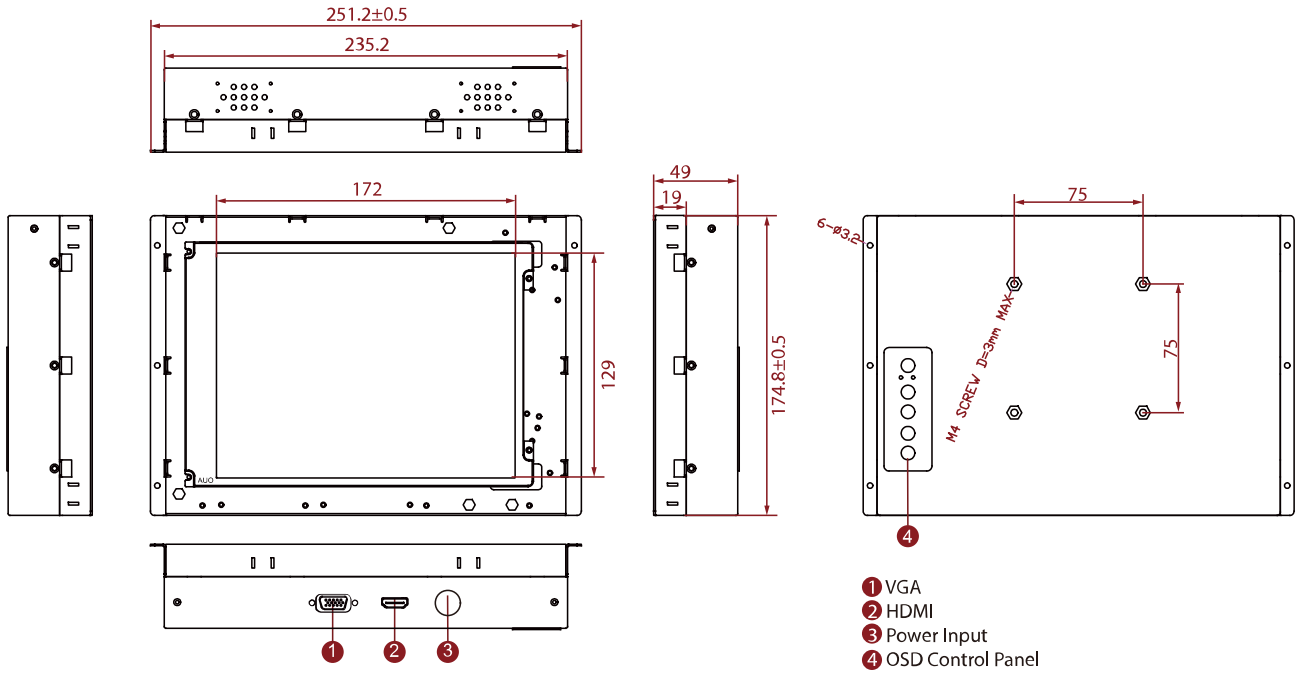

R08T200-OFT1HB

8.4" Open Frame High Brightness Display

KEY FEATURES

- 8.4", 800 x 600
- VGA and HDMI input
- Open frame
- VESA mount
- High brightness

SPECIFICATIONS

Display			
Resolution	800x600	Size	8.4 inches
Contrast Ratio	600:1	Panel Brightness	1000 nits
Display Color	16.2M Colors	View Angles	80,80,60,80
Active Area	170.4x127.8 mm		
Environment			
Operating Humidity	10% to 90% (non-condensing)	Operating Temperature	0~50°C
Storage Temperature	-10~60°C		
Certification			
Certification	CE, FCC		
IO Ports			
USB Port	1 x USB for Touch Screen	Video	1 x VGA 1 x HDMI (Optional) 1 x DVI (Optional)
Audio	Audio line in (3.5mm) + 2 x Speaker (Optional)		
Mechanical			
Dimension	251.2 x 174.8 x 49 mm	Mounting	VESA Mount/ Panel Mount
Enclosure	Metal	Cooling System	Fanless Design
Accessory			
Accessory	1 x VGA cable 1 x HDMI cable 100~240V AC to DC Adapter Power Cord Manual VESA screws(Varies by product)	Optional Accessory	Remote Controller (Optional,Varies by product)
Power			
Power Rating	12V DC input		
Control			
Button	5 Keys: - , + , Power , Esc , Enter		

DIMENSIONS UNIT:MM

Winmate R08T200-OFT1HB

NOTE

1. This is a simplified drawing and some components are not marked in detail.
2. Please contact our sales representative if you need further product information.
3. All specifications are subject to change without prior notice.
4. The product shown in this datasheet is a standard model. For diagrams that contain customized or optional I/O, please contact the Winmate Sales Team for more information.