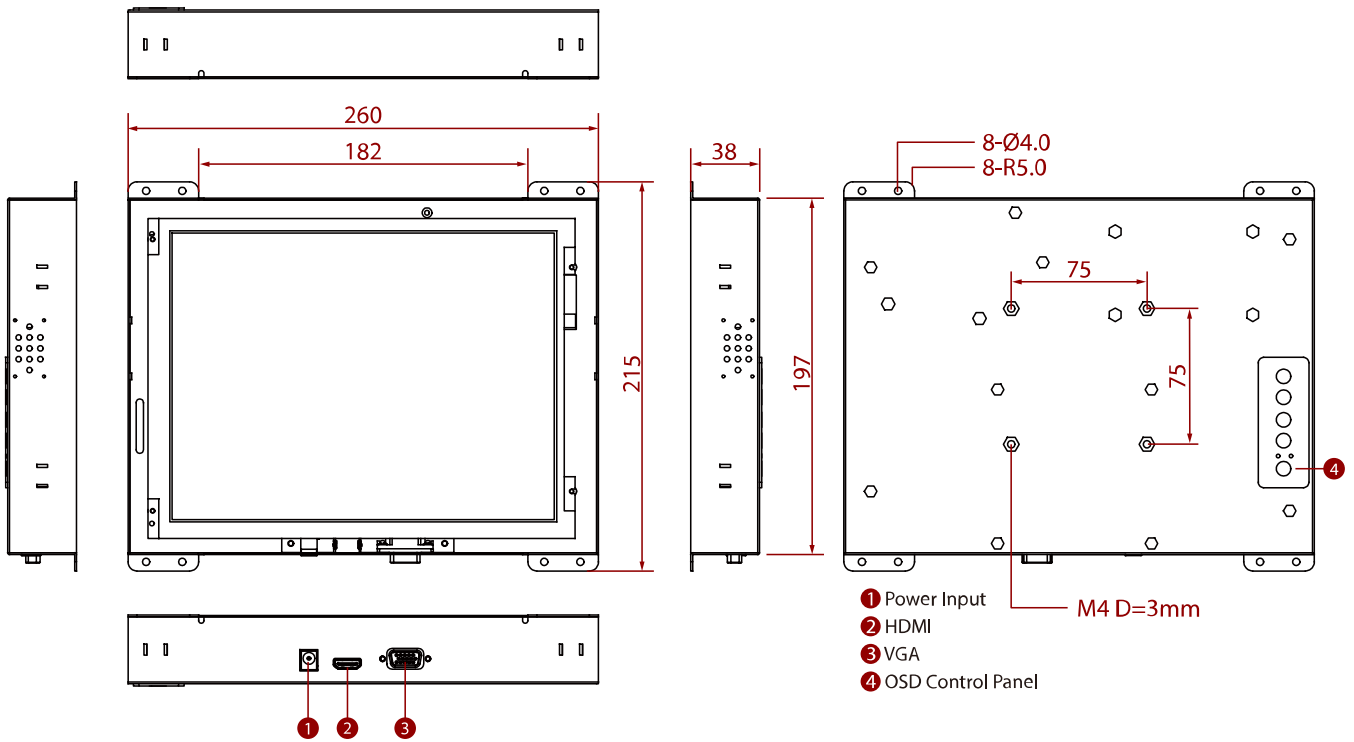

R10L600-0FP1TR

10.4" Open Frame Transflective Display

KEY FEATURES

- 10.4", 800 x 600
- VGA and HDMI input
- Open frame
- VESA mount
- Transflective

SPECIFICATIONS

Display	
Resolution	800x600
Contrast Ratio	400:1
Display Color	262K Colors
Active Area	211.2x158.4 mm
Size	10.4 inches
Panel Brightness	700 nits
View Angles	70,70,70,60
Touch / Glass	Resistive Touch Screen (Optional) Protection Glass w/o Touch Function (Optional) SAW Touch (Surface Acoustic Wave) (Optional)
Environment	
Operating Humidity	10% to 90% (non-condensing)
Storage Temperature	-10~60°C
Operating Temperature	0~50°C
Certification	
Certification	CE, FCC
IO Ports	
USB Port	1 x USB for Touch Screen
Audio	Audio line in (3.5mm) + 2 x Speaker (Optional)
Video	1 x VGA 1 x HDMI (Optional) 1 x DVI (Optional)
Mechanical	
Dimension	260 x 215 x 35 mm
Enclosure	Metal
Mounting	VESA Mount/ Panel Mount
Cooling System	Fanless Design
Accessory	
Accessory	1 x VGA cable 1 x HDMI cable 100~240V AC to DC Adapter Power Cord Manual VESA screws(Varies by product)
Optional Accessory	Remote Controller (Optional,Varies by product)
Power	
Power Rating	12V DC input
Control	
Button	5 Keys: -, +, Power, Esc, Enter

DIMENSIONS UNIT:MM

Winmate R10L600-0FP1TR

NOTE

1. This is a simplified drawing and some components are not marked in detail.
2. Please contact our sales representative if you need further product information.
3. All specifications are subject to change without prior notice.
4. The product shown in this datasheet is a standard model. For diagrams that contain customized or optional I/O, please contact the Winmate Sales Team for more information.