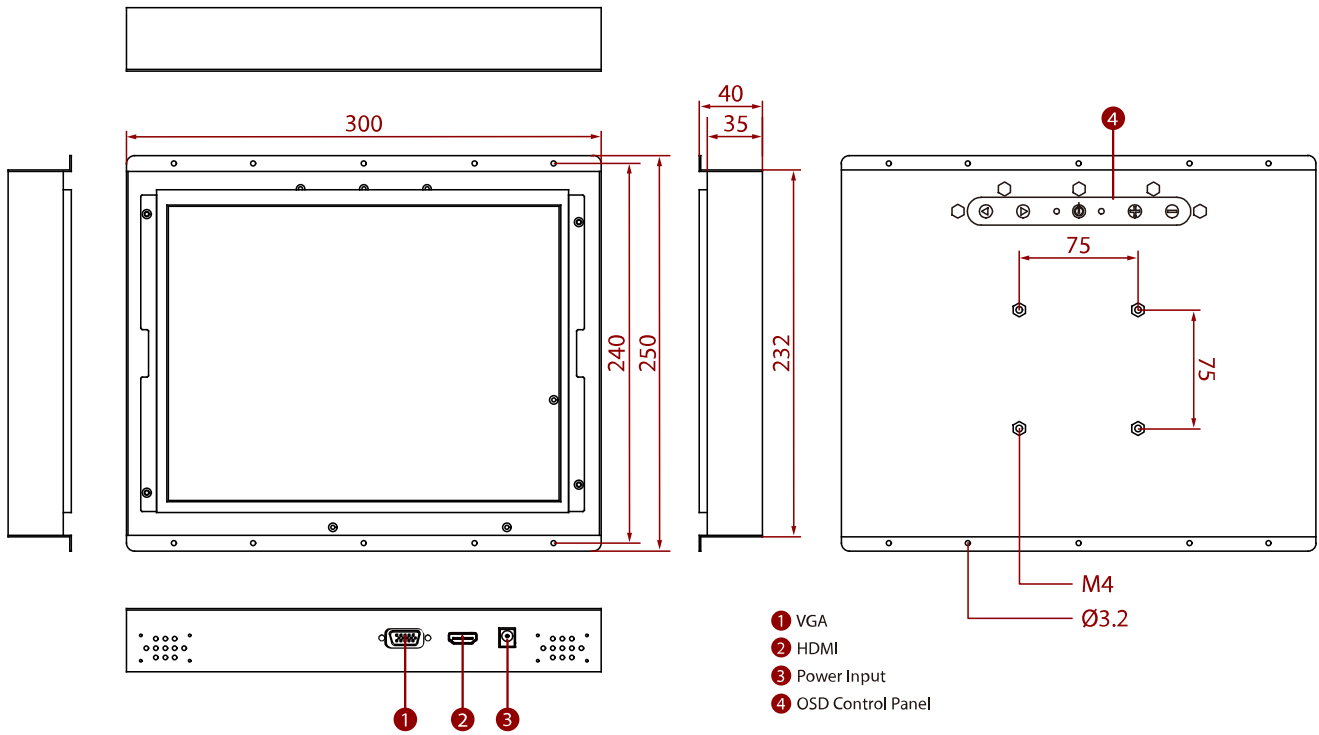

R12L600-OFM2TR

12.1" Open Frame Transflective Display

KEY FEATURES

- 12.1", 1024 x 768
- VGA and HDMI input
- Open frame
- VESA mount
- Transflective

SPECIFICATIONS

Display	
Resolution	1024x768
Contrast Ratio	700:1
Display Color	16.2M Colors
Active Area	261.12x163.2 mm
Size	12.1 inches
Panel Brightness	600 nits
View Angles	80,80,70,70
Touch / Glass	Resistive Touch Screen (Optional) Protection Glass w/o Touch Function (Optional) SAW Touch (Surface Acoustic Wave) (Optional)
Environment	
Operating Humidity	10% to 90% (non-condensing)
Storage Temperature	-10~60°C
Operating Temperature	0~50°C
Certification	
Certification	CE, FCC
IO Ports	
USB Port	1 x USB for Touch Screen
Video	1 x VGA 1 x HDMI (Optional) 1 x DVI (Optional)
Audio	Audio line in (3.5mm) + 2 x Speaker (Optional)
Mechanical	
Dimension	300 x 250 x 40 mm
Enclosure	Metal
Mounting	VESA Mount/ Panel Mount
Cooling System	Fanless Design
Accessory	
Accessory	1 x VGA cable 1 x HDMI cable 100~240V AC to DC Adapter Power Cord Manual VESA screws(Varies by product)
Optional Accessory	Remote Controller (Optional,Varies by product)
Power	
Power Rating	12V DC input
Control	
Button	5 Keys: -, +, Power, Esc, Enter

DIMENSIONS UNIT:MM

Winmate R12L600-OFM2TR

NOTE

1. This is a simplified drawing and some components are not marked in detail.
2. Please contact our sales representative if you need further product information.
3. All specifications are subject to change without prior notice.
4. The product shown in this datasheet is a standard model. For diagrams that contain customized or optional I/O, please contact the Winmate Sales Team for more information.