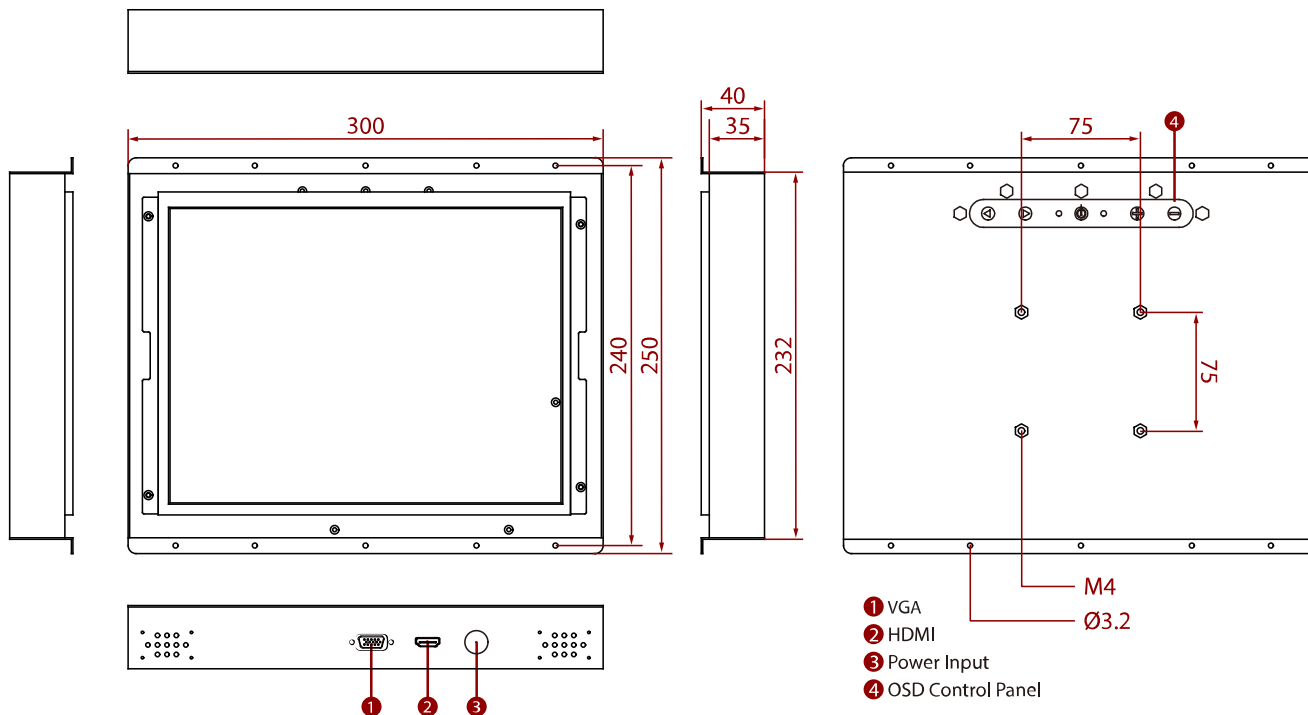

R12T600-OFL1

12.1" Open Frame Display

KEY FEATURES

- 12.1", 800 x 600
- VGA and HDMI input
- Open frame
- VESA mount

SPECIFICATIONS

Display	
Resolution	800x600
Contrast Ratio	700:1
Display Color	16.2M Colors
Active Area	246x184.5 mm
Size	12.1 inches
Panel Brightness	450 nits
View Angles	80,80,75,65
Touch / Glass	Resistive Touch Screen (Optional) Protection Glass w/o Touch Function (Optional) SAW Touch (Surface Acoustic Wave) (Optional)
Environment	
Operating Humidity	10% to 90% (non-condensing)
Storage Temperature	-10~60°C
Operating Temperature	0~50°C
Certification	
Certification	CE, FCC
IO Ports	
USB Port	1 x USB for Touch Screen
Audio	Audio line in (3.5mm) (Optional) 2 x Speaker (Optional)
Video	1 x VGA 1 x HDMI (Optional) 1 x DVI (Optional)
Mechanical	
Dimension	300 x 250 x 40 mm
Enclosure	Metal
Mounting	VESA Mount/ Panel Mount
Cooling System	Fanless Design
Accessory	
Accessory	1 x VGA cable 1 x HDMI cable 100~240V AC to DC Adapter Power Cord Manual VESA screws(Varies by product)
Optional Accessory	Remote Controller (Optional,Varies by product)
Power	
Power Rating	12V DC input
Control	

DIMENSIONS UNIT:MM

Winmate R12T600-OFL1

NOTE

1. This is a simplified drawing and some components are not marked in detail.
2. Please contact our sales representative if you need further product information.
3. All specifications are subject to change without prior notice.
4. The product shown in this datasheet is a standard model. For diagrams that contain customized or optional I/O, please contact the Winmate Sales Team for more information.