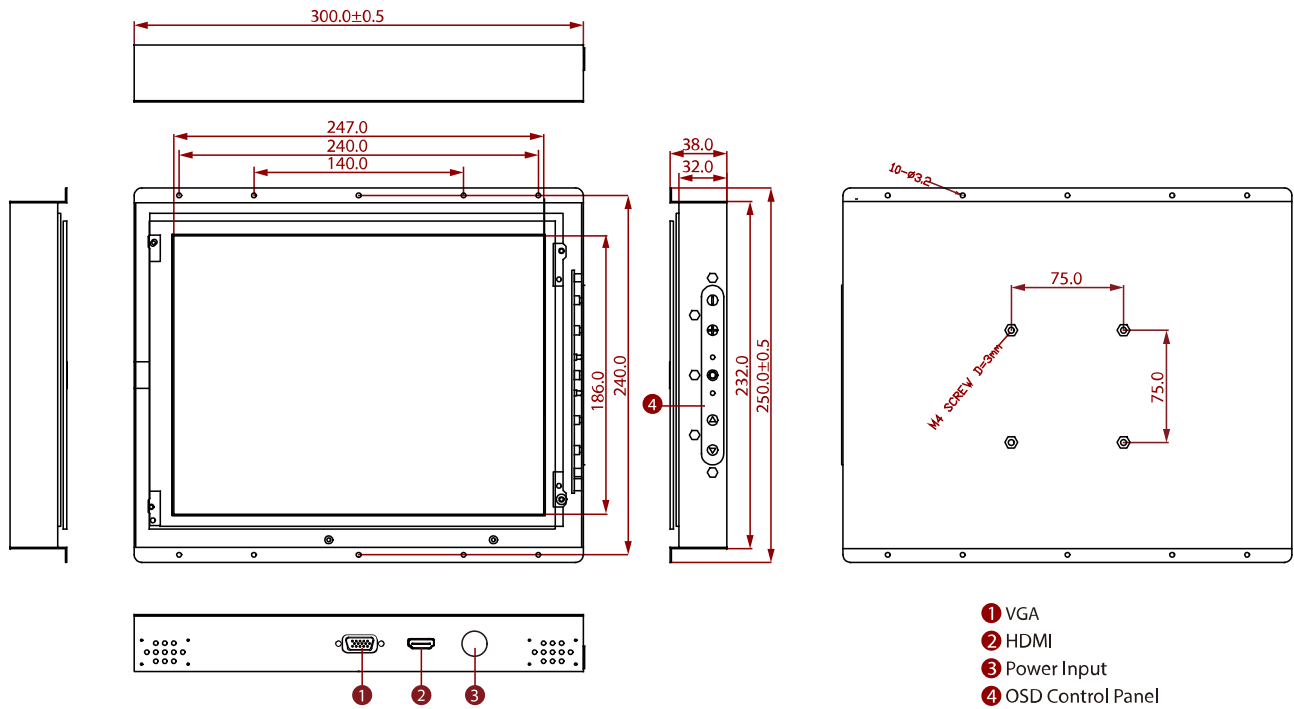

DIMENSIONS UNIT:MM

Winmate R12T600-OFL1HB

NOTE

1. This is a simplified drawing and some components are not marked in detail.
2. Please contact our sales representative if you need further product information.
3. All specifications are subject to change without prior notice.
4. The product shown in this datasheet is a standard model. For diagrams that contain customized or optional I/O, please contact the Winmate Sales Team for more information.