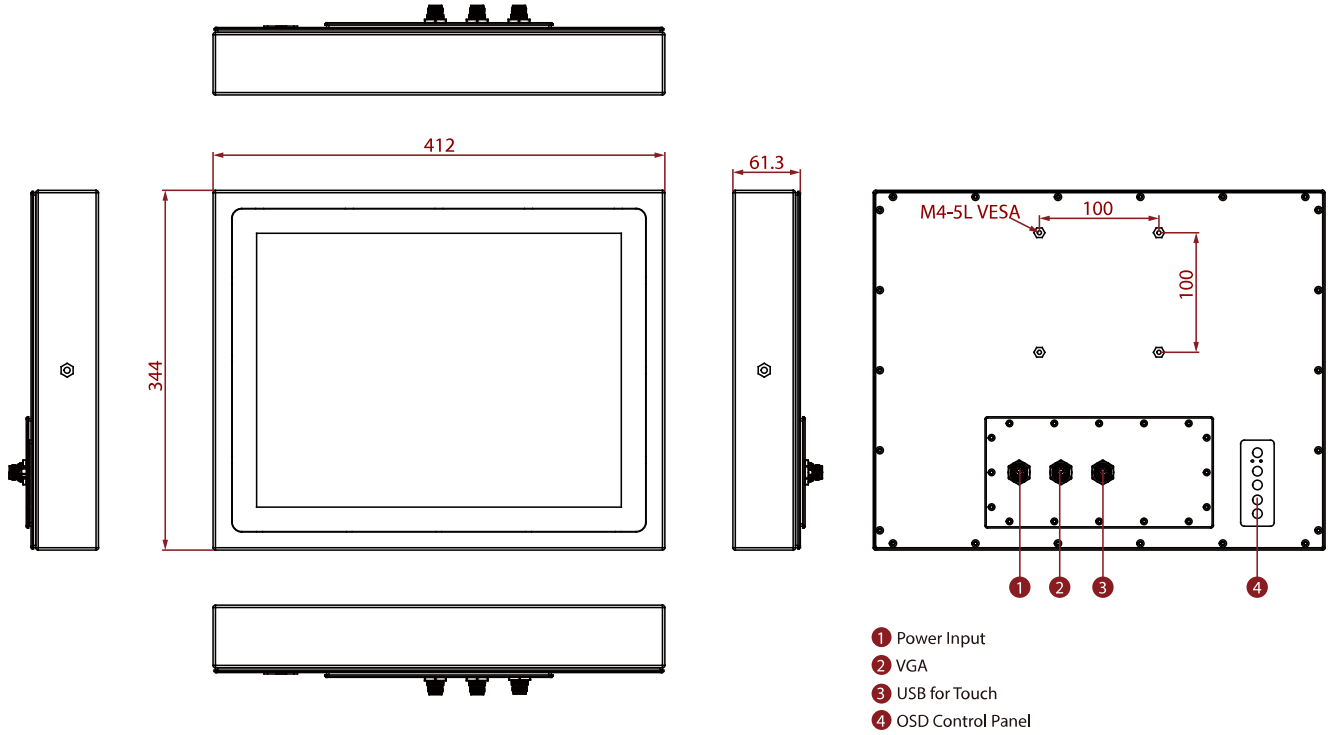

SPECIFICATIONS

Display	
Resolution	1280x1024
Contrast Ratio	1000:1
Display Color	16.2M Colors
Active Area	337.920x270.336 mm
Size	17 inches
Panel Brightness	350 nits
View Angles	85,85,80,80
Touch / Glass	Projected Capacitive Multi Touch Screen
Mechanical	
Dimension	412 x 344 x 61.3 mm
Enclosure	Stainless Housing
Mounting	VESA Mount Yoke Mount
Cooling System	Fanless design
Environment	
Operating Humidity	10% to 90% (non-condensing)
Storage Temperature	-20~60°C
Operating Temperature	0~45°C
IP rating	IP65
Certification	
Certification	CE, FCC
IO Ports	
USB Port	1 x M12 waterproof connector for touch screen control
Video	1x M12 type connector for VGA input 1x waterproof connector for DVI input (Optional) 1x waterproof connector for HDMI input (Optional)
Indicator	1 x LED Indicator for power 1 x LED Indicator for status
Control	
Button	1 x Power Button 1 x Adjust up button 1 x Adjust down button 1 x ESC (Auto) button 1 x OK (Menu) button
Accessory	
Accessory	100~240V AC to DC Adapter with waterproof connector Power Cord External USB cable with waterproof connector for touchscreen control External VGA cable with waterproof connector
Optional Accessory	External HDMI cable with waterproof connector (Optional) External DVI cable with waterproof connector (Optional)

Waterproof caps
Manual
VESA screws

Power

Power Rating 12V DC (M12 type)

DIMENSIONS UNIT:MM

Winmate R17L100-SPM1

NOTE

1. This is a simplified drawing and some components are not marked in detail.
2. Please contact our sales representative if you need further product information.
3. All specifications are subject to change without prior notice.
4. The product shown in this datasheet is a standard model. For diagrams that contain customized or optional I/O, please contact the Winmate Sales Team for more information.