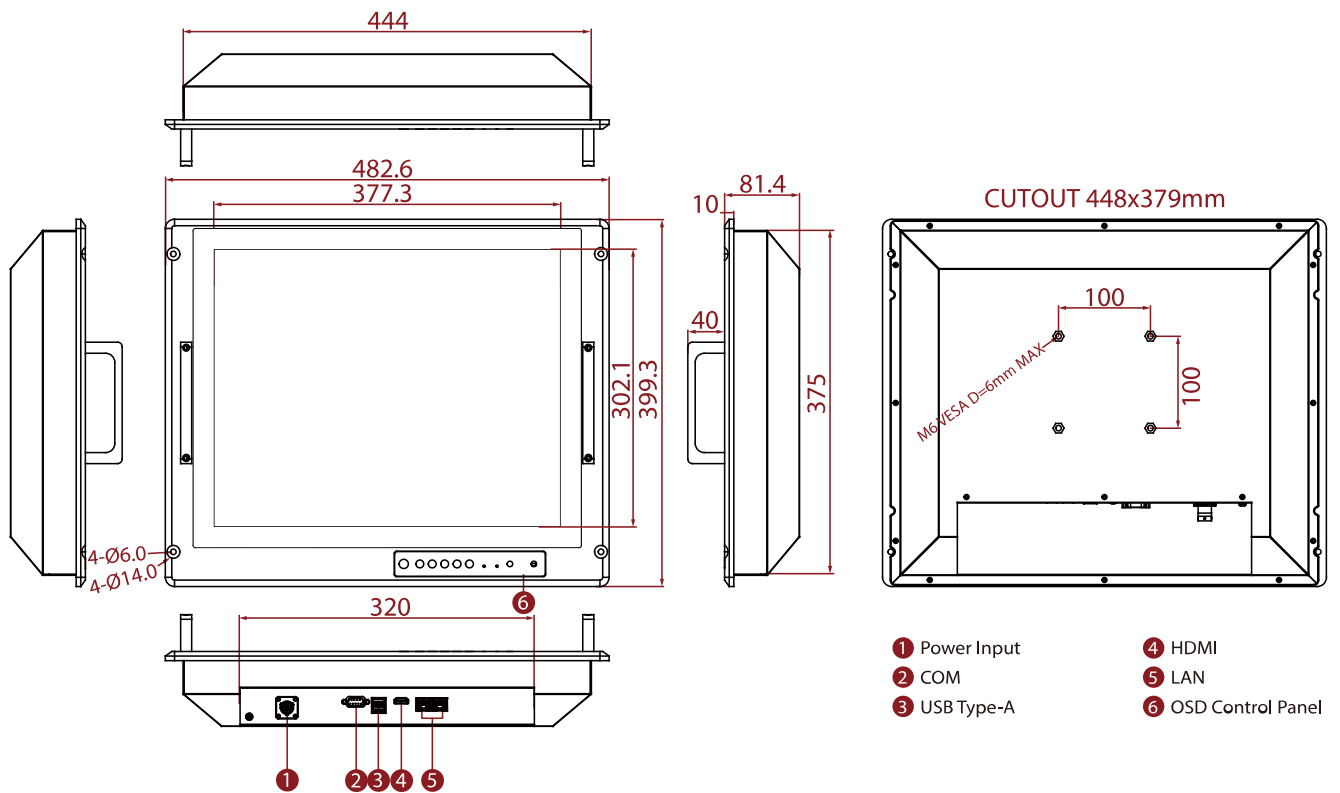

SPECIFICATIONS

Display	
Resolution	1280x1024
Contrast Ratio	1000:1
View Angles	85,85,80,80
Touch / Glass	Projected Capacitive Multi Touch Screen PCAP with With ITO Film (Optional)
Size	19 inches
Panel Brightness	350 nits
Active Area	376.32x301.06 mm
System Specification	
Processor	Intel® Core™ i5 -8265U (6M Cache, 1.6GHz up to 3.9 GHz)
Memory	1 x SO-DIMM, DDR4 2400 MHz, 4GB 8GB (Optional) 16GB (Optional) 32GB (Optional)
Storage	1 x M.2 2242 B-key SSD 64GB up to 512GB (Optional)
Ethernet controller	Intel® Ethernet Controller I210-AT + Intel® Ethernet Connection I219-LM
Operating System	Windows 10 IoT Enterprise (Optional)
Environment	
Operating Humidity	10% to 95% RH
Operating Temperature	-20°C~60°C
Storage Temperature	-30°C~70°C
Compliance	
MIL-STD 461E/F	RE101 / RE102 CE101 / CE102 with EMI Glass / Touch(Optional) RS101 / RS 103 CS101 / CS 106 / CS 109 / CS 114 / CS 115 / CS 116
MIL-STD 810F/G	Vibration Method 514.5 Humidity Method 507.4 Transit Drop Method 516.5
Certification	
Certification	CE, FCC
Accessory	
Accessory	1 x Manual(Hardcopy) 1 x Driver CD 1 x Power Cord (MIL-DTL-38999/1)
Mechanical	

Dimension	482.6 x 399.3 x 79.6 mm	Mounting	Rack Mount/ VESA Mount
Enclosure	Metal Housing with Aluminum Bezel	Cooling System	Fanless Design
IO Ports			
USB Port	2 x USB 3.2 Gen 1	Serial Port	1 x RS232/422/485 (Default RS232)
Video	1 x HDMI (Optional)	LAN	2 x RJ-45
Power			
Power Rating	AC 100~240V, Universal, ±10% DC 9~36V, ±10% (Optional)		
Control			
Button	8 Key OSD Control Pad: Power, Brightness DOWN, Brightness UP, Night, Day, Auto / Manual, Reset, Lock		

DIMENSIONS UNIT:MM

R19IW3S-MLA3FP-19" Defence Console Rack Panel PC-Winmate

NOTE

1. The product shown in this datasheet is a standard model. For diagrams that contain customized or optional I/O, please contact the Winmate Sales Team for more information.