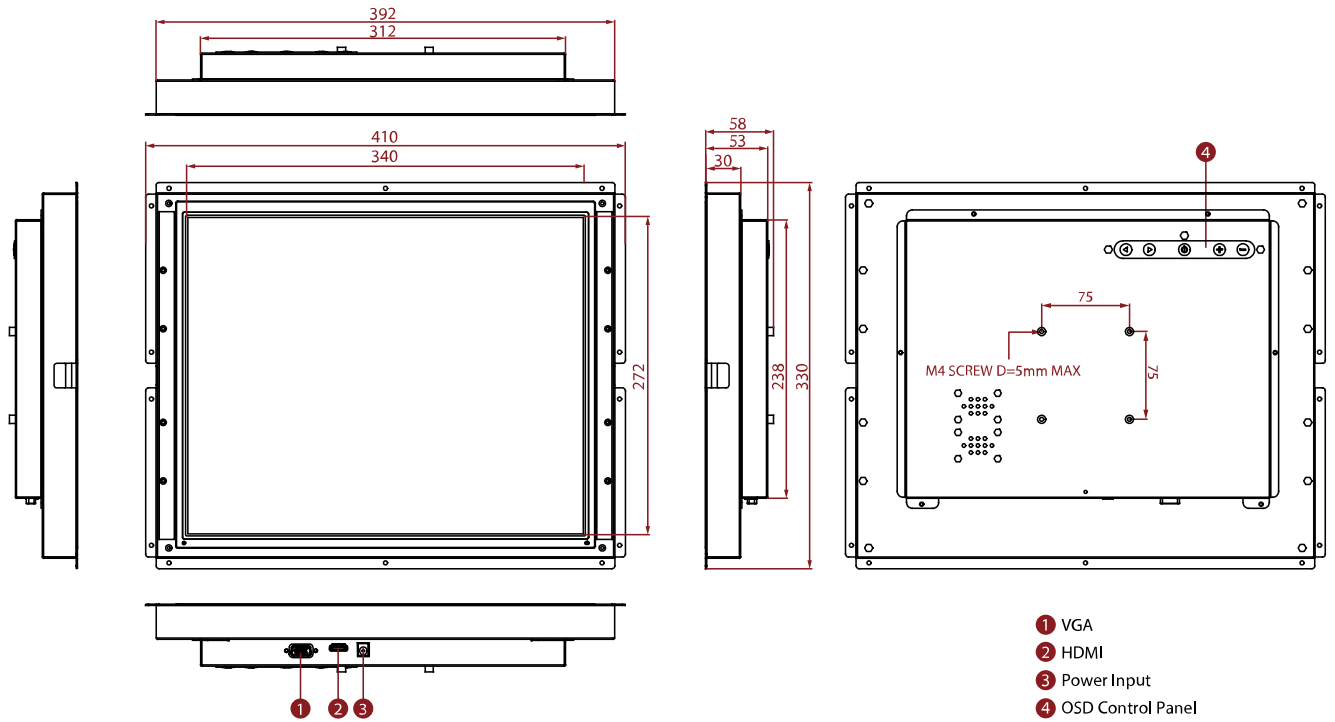

DIMENSIONS UNIT:MM

Winmate S17L500-OFA1HB

NOTE

1. This is a simplified drawing and some components are not marked in detail.
2. Please contact our sales representative if you need further product information.
3. All specifications are subject to change without prior notice.
4. The product shown in this datasheet is a standard model. For diagrams that contain customized or optional I/O, please contact the Winmate Sales Team for more information.