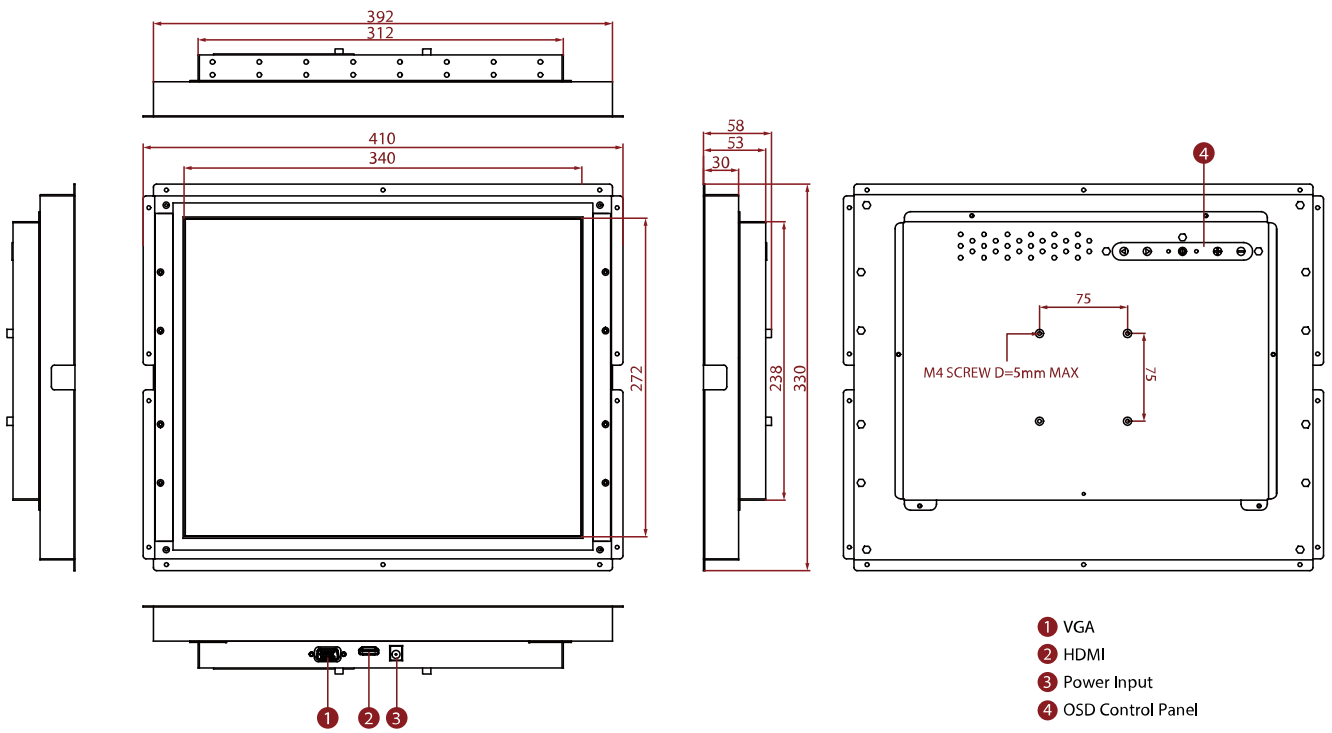

S17L500-OFA1TR

17" Open Frame Transflective Display

KEY FEATURES

- 17", 1280 x 1024
- VGA and HDMI input
- Open frame
- VESA mount
- Transflective

SPECIFICATIONS

Display			
Resolution	1280x1024	Size	17.0 inches
Contrast Ratio	1000:1	Panel Brightness	400 nits
Display Color	16.2M Colors	View Angles	85,85,80,80
Active Area	337.920x270.336 mm	Touch / Glass	Resistive Touch Screen (Optional) Protection Glass w/o Touch Function (Optional)
Environment			
Operating Humidity	10% to 90% (non-condensing)	Operating Temperature	0~50°C
Storage Temperature	-10~60°C		
Certification			
Certification	CE, FCC		
IO Ports			
USB Port	1 x USB for Touch Screen	Video	1 x VGA 1 x HDMI (Optional) 1 x DVI (Optional)
Audio	Audio line in (3.5mm) + 2 x Speaker (Optional)		
Accessory			
Accessory	1 x VGA cable 1 x HDMI cable 100~240V AC to DC Adapter Power Cord Manual VESA screws(Varies by product)	Optional Accessory	Remote Controller (Optional,Varies by product)
Power			
Power Rating	12V DC input		
Control			
Button	5 Keys: -, +, Power, Esc, Enter		

DIMENSIONS UNIT:MM

Winmate S17L500-OFA1TR

NOTE

1. This is a simplified drawing and some components are not marked in detail.
2. Please contact our sales representative if you need further product information.
3. All specifications are subject to change without prior notice.
4. The product shown in this datasheet is a standard model. For diagrams that contain customized or optional I/O, please contact the Winmate Sales Team for more information.