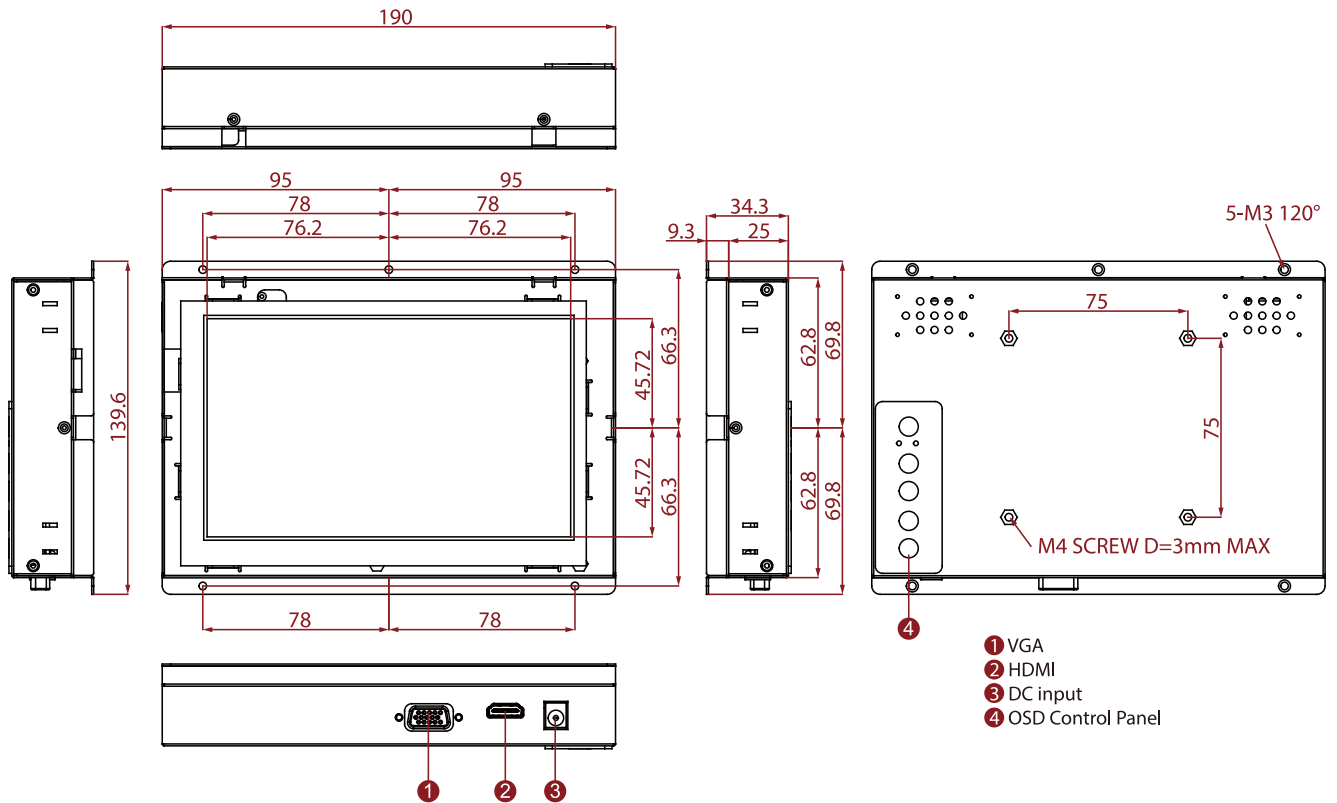

W07T700-OFA4

7" Open Frame Display

KEY FEATURES

- 7", 800 x 480
- VGA and HDMI input
- Open frame
- VESA mount

SPECIFICATIONS

Display			
Resolution	800x480	Size	7 inches
Contrast Ratio	1000:1	Panel Brightness	400 nits
Display Color	16.2M Colors	View Angles	80,80,80,80
Active Area	152.4x91.44 mm	Touch / Glass	Resistive Touch Screen (Optional) Protection Glass w/o Touch Function (Optional)
Environment			
Operating Humidity	10% to 90% (non-condensing)	Operating Temperature	0~50°C
Storage Temperature	-10~60°C		
Certification			
Certification	CE, FCC		
IO Ports			
USB Port	1 x USB for Touch Screen	Video	1 x VGA 1 x HDMI (Optional) 1 x DVI (Optional)
Audio	Audio line in (3.5mm) (Optional) 2 x Speaker (Optional)		
Mechanical			
Dimension	190 x 138 x 34.3 mm	Mounting	VESA Mount/ Panel Mount
Enclosure	Metal	Cooling System	Fanless Design
Accessory			
Accessory	1 x VGA cable 1 x HDMI cable 100~240V AC to DC Adapter Power Cord Manual VESA screws(Varies by product)	Optional Accessory	Remote Controller (Optional,Varies by product)
Power			
Power Rating	12V DC input		
Control			
Button	5 Keys: -, +, Power, Esc, Enter		

DIMENSIONS UNIT:MM

Winmate W07T700-OFA4

NOTE

1. This is a simplified drawing and some components are not marked in detail.
2. Please contact our sales representative if you need further product information.
3. All specifications are subject to change without prior notice.
4. The product shown in this datasheet is a standard model. For diagrams that contain customized or optional I/O, please contact the Winmate Sales Team for more information.