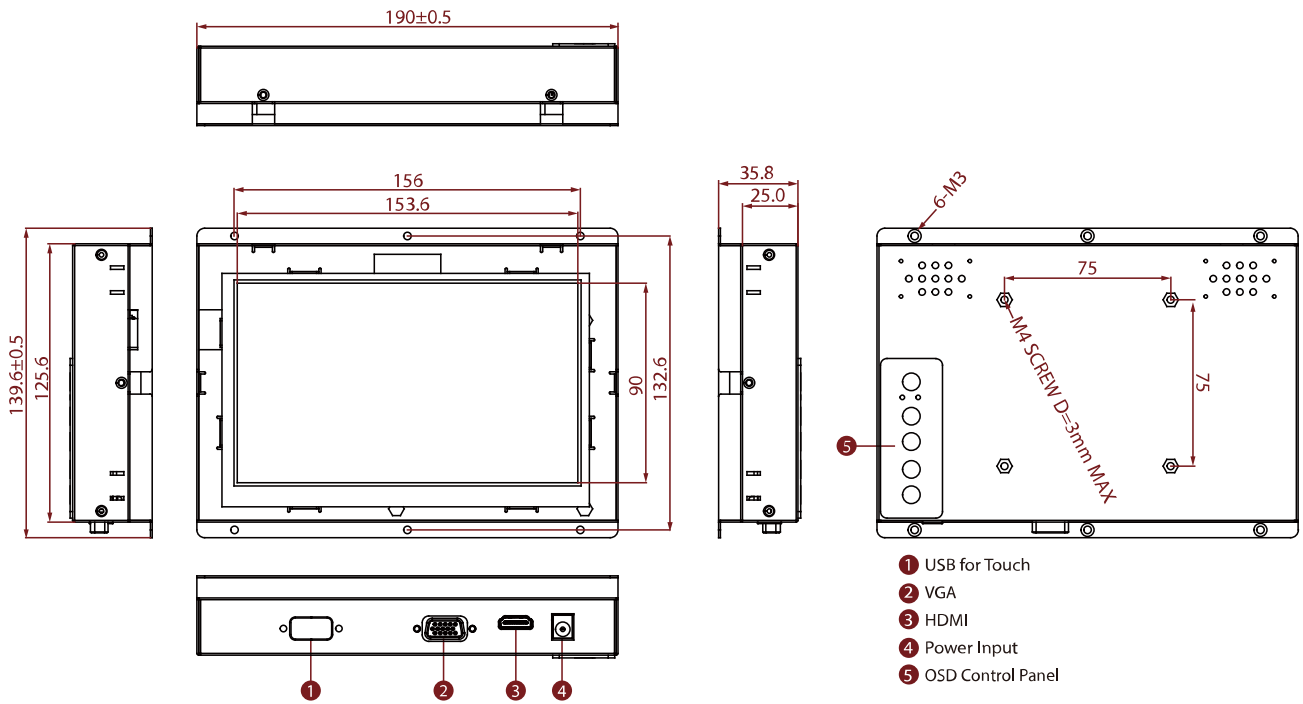

W07T700-OFO1HB

7" Open Frame High Brightness Display

KEY FEATURES

- 7", 1024 x 600
- VGA and HDMI input
- Open frame
- VESA mount
- High brightness

SPECIFICATIONS

Display			
Resolution	1024x600	Size	7.0 inches
Contrast Ratio	700:1	Panel Brightness	1000 nits
Display Color	16.2M Colors	View Angles	75,75,75,70
Active Area	153.6x90 mm	Touch / Glass	Resistive Touch Screen (Optional) Protection Glass w/o Touch Function (Optional)
Environment			
Operating Humidity	10% to 90% (non-condensing)	Operating Temperature	0~50°C
Storage Temperature	-10~60°C		
Certification			
Certification	CE, FCC		
IO Ports			
USB Port	1 x USB for Touch Screen	Video	1 x VGA 1 x HDMI (Optional) 1 x DVI (Optional)
Audio	Audio line in (3.5mm) + 2 x Speaker (Optional)		
Mechanical			
Dimension	139.6 x 176 x 33 mm	Mounting	VESA Mount/ Panel Mount
Enclosure	Metal	Cooling System	Fanless Design
Accessory			
Accessory	1 x VGA cable 1 x HDMI cable 100~240V AC to DC Adapter Power Cord Manual VESA screws(Varies by product)	Optional Accessory	Remote Controller (Optional,Varies by product)
Power			
Power Rating	12V DC input		
Control			
Button	5 Keys: -, +, Power, Esc, Enter		

DIMENSIONS UNIT:MM

Winmate W07T700-OFO1HB

NOTE

1. This is a simplified drawing and some components are not marked in detail.
2. Please contact our sales representative if you need further product information.
3. All specifications are subject to change without prior notice.
4. The product shown in this datasheet is a standard model. For diagrams that contain customized or optional I/O, please contact the Winmate Sales Team for more information.