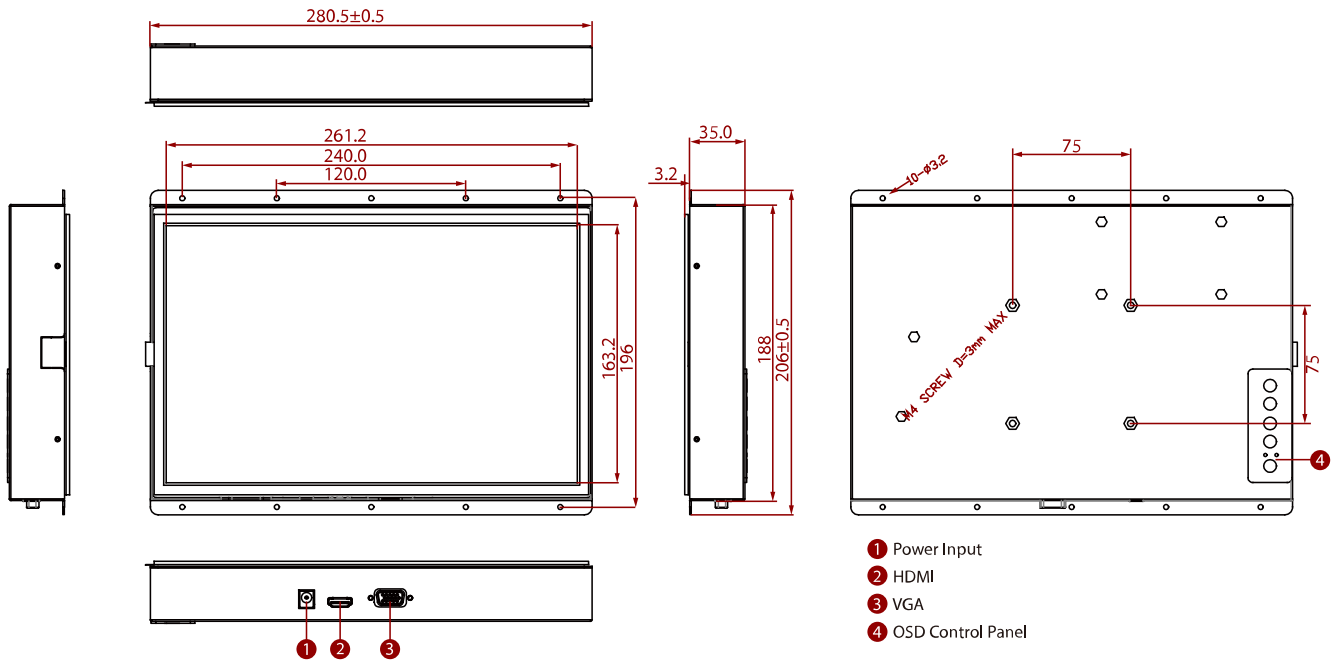

W12L100-OFM9

12.1" Open Frame Display

KEY FEATURES

- 12.1", 1280 x 800
- VGA and HDMI input
- Open frame
- VESA mount

SPECIFICATIONS

Display			
Resolution	1280x800	Size	12.1 inches
Contrast Ratio	1000:1	Panel Brightness	400 nits
Display Color	16.2M Colors	View Angles	88,88,88,88
Active Area	261.12x163.2 mm	Touch / Glass	Resistive Touch Screen (Optional) Protection Glass w/o Touch Function (Optional) SAW Touch (Surface Acoustic Wave) (Optional)
Environment			
Operating Humidity	10% to 90% (non-condensing)	Operating Temperature	0~50°C
Storage Temperature	-10~60°C		
Certification			
Certification	CE, FCC		
IO Ports			
USB Port	1 x USB for Touch Screen	Video	1 x VGA 1 x HDMI (Optional) 1 x DVI (Optional)
Audio	Audio line in (3.5mm) (Optional) 2 x Speaker (Optional)		
Accessory			
Accessory	1 x VGA cable 1 x HDMI cable 100~240V AC to DC Adapter Power Cord Manual VESA screws(Varies by product)	Optional Accessory	Remote Controller (Optional,Varies by product)
Power			
Power Rating	12V DC input		
Control			
Button	5 Keys: -, +, Power, Esc, Enter		

DIMENSIONS UNIT:MM

Winmate W12L100-OFM9

NOTE

1. This is a simplified drawing and some components are not marked in detail.
2. Please contact our sales representative if you need further product information.
3. All specifications are subject to change without prior notice.
4. The product shown in this datasheet is a standard model. For diagrams that contain customized or optional I/O, please contact the Winmate Sales Team for more information.