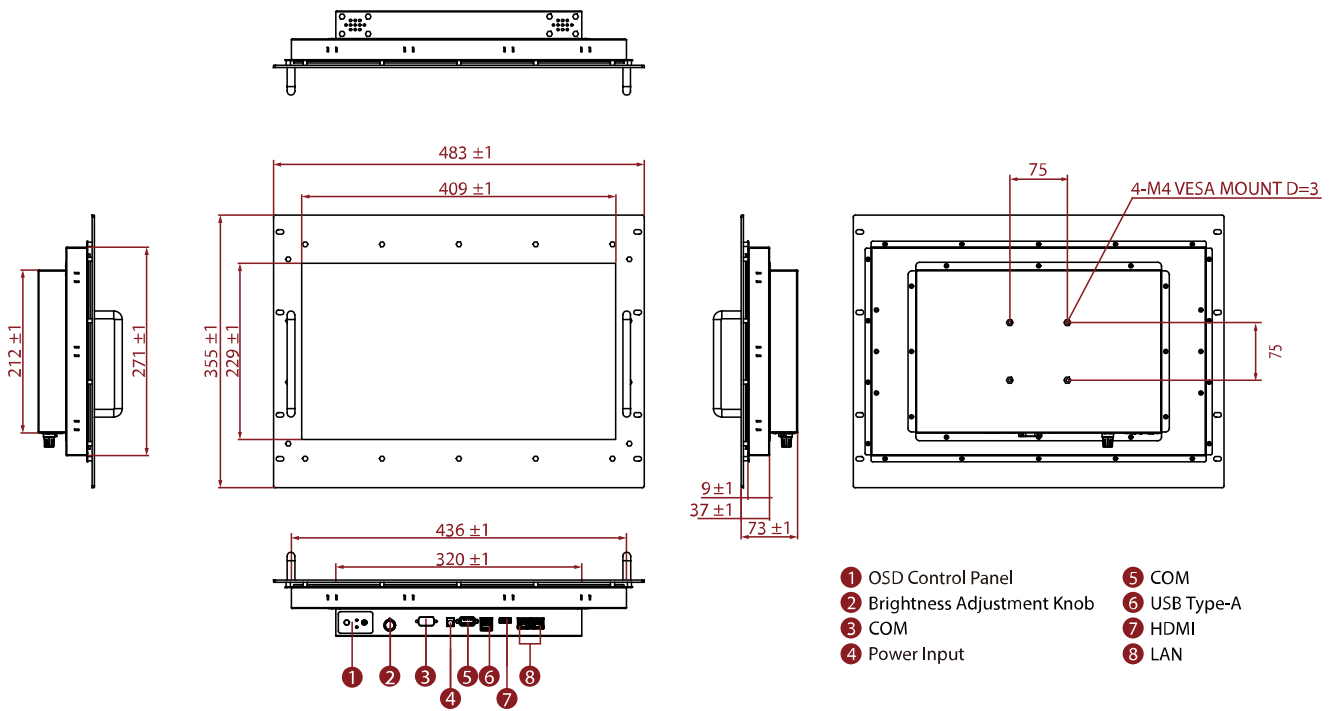

Brightness Knob	1 x Brightness Adjustment Knob		
Control			
Button	1 x Power Button 1 x Reset Button		
Accessory			
Accessory	100~240V AC to DC Adapter Power Cord Driver CD & Manual VESA screws		
Power			
Power Rating	12V DC (Lockable Power Jack)	Adapter	12V 84W

DIMENSIONS UNIT:MM

NOTE

1. The product shown in this datasheet is a standard model. For diagrams that contain customized or optional I/O, please contact the Winmate Sales Team for more information.