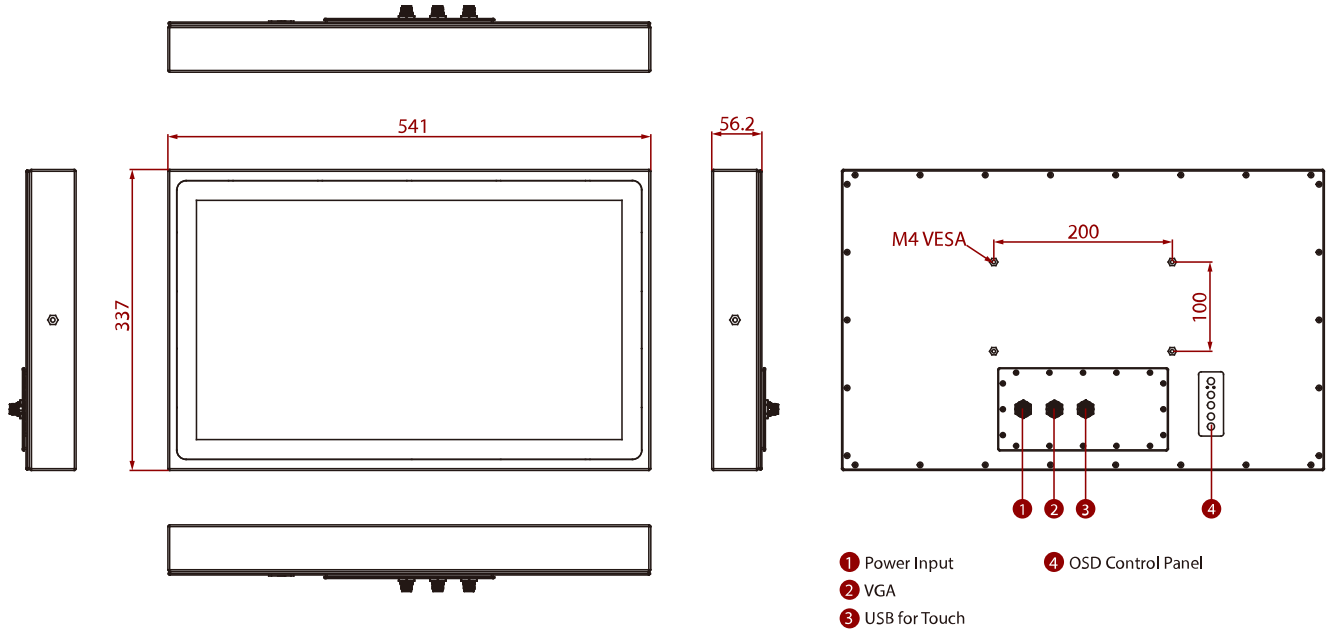

SPECIFICATIONS

Display	
Resolution	1920x1080
Contrast Ratio	3000:1
Display Color	16.7M Colors
Active Area	476.64x268.11 mm
Size	21.5 inches
Panel Brightness	250 nits
View Angles	89,89,89,89
Touch / Glass	Projected Capacitive Multi Touch Screen
Mechanical	
Dimension	541 x 337 x 56.2 mm
Enclosure	Stainless Housing
Mounting	VESA Mount Yoke Mount
Cooling System	Fanless design
Environment	
Operating Humidity	10% to 90% (non-condensing)
Storage Temperature	-20~60°C
Operating Temperature	0~45°C
IP rating	IP65
Certification	
Certification	CE, FCC
Control	
Button	1 x Power Button 1 x Adjust up button 1 x Adjust down button 1 x ESC (Auto) button 1 x OK (Menu) button
IO Ports	
USB Port	1 x M12 waterproof connector for touch screen control
Video	1x M12 type connector for VGA input 1x waterproof connector for DVI input (Optional) 1x waterproof connector for HDMI input (Optional)
Indicator	1 x LED Indicator for power 1 x LED Indicator for status
Accessory	
Accessory	100~240V AC to DC Adapter with waterproof connector Power Cord External USB cable with waterproof connector for touchscreen control External VGA cable with waterproof connector
Optional Accessory	External HDMI cable with waterproof connector (Optional) External DVI cable with waterproof connector (Optional)

Waterproof caps
Manual
VESA screws

Power

Power Rating 12V DC (M12 type)

DIMENSIONS UNIT:MM

Winmate W22L100-SPA3

NOTE

1. This is a simplified drawing and some components are not marked in detail.
2. Please contact our sales representative if you need further product information.
3. All specifications are subject to change without prior notice.
4. The product shown in this datasheet is a standard model. For diagrams that contain customized or optional I/O, please contact the Winmate Sales Team for more information.