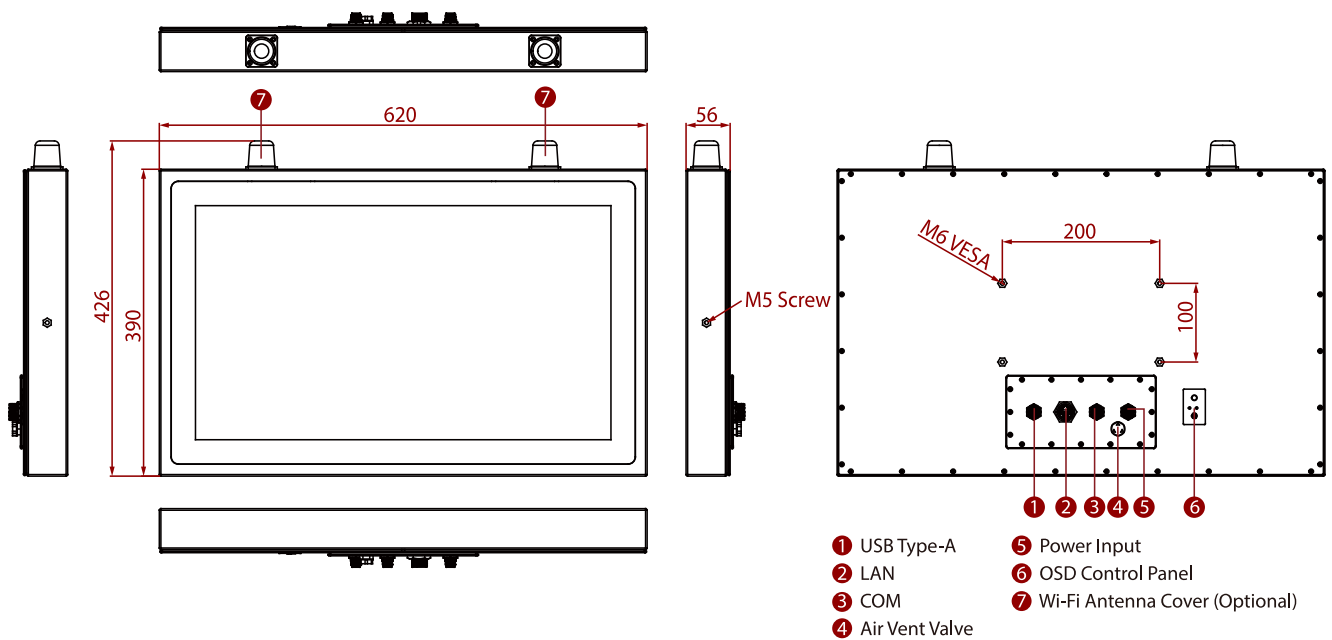

Indicator	1 x LED Indicator for power 1 x LED Indicator for storage
Control	
Button	1 x Power Button 1 x Reset Button
Accessory	
Accessory	100~240V AC to DC Adapter with waterproof connector Power Cord External USB cable with waterproof connector External COM cable with waterproof connector External LAN cable with waterproof connector Waterproof caps Driver CD & Manual VESA screws
Power	
Power Rating	12V DC (M12 type)

DIMENSIONS UNIT:MM

NOTE

1. This is a simplified drawing and some components are not marked in detail.
2. The product shown in this datasheet is a standard model. For diagrams that contain customized or optional I/O, please contact the Winmate Sales Team for more information.
3. All specifications are subject to change without prior notice.