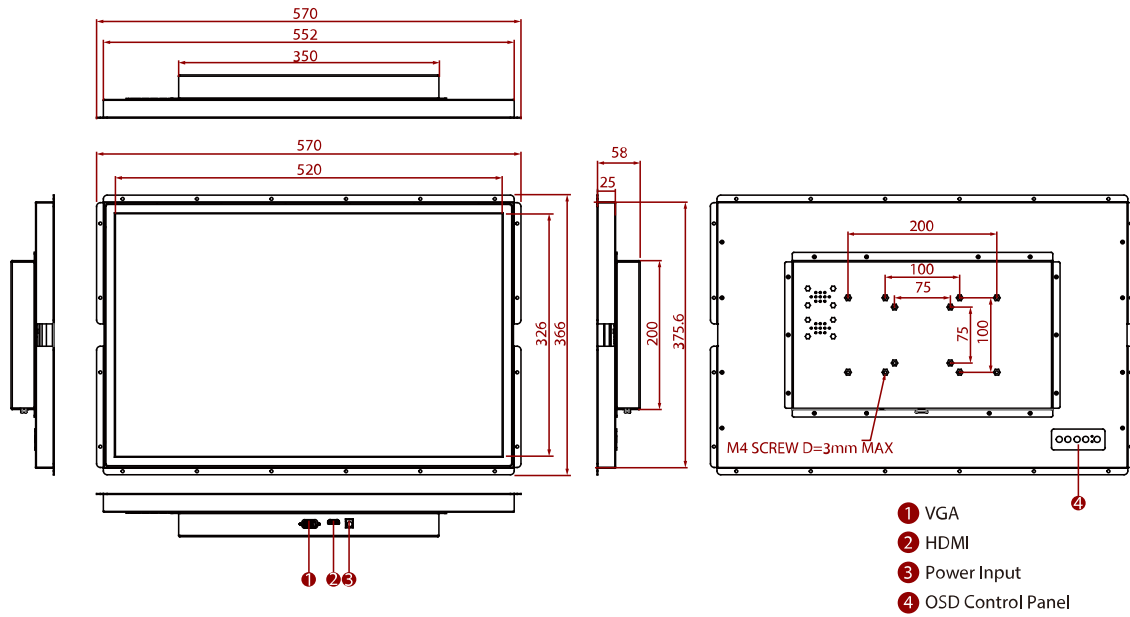

W24L100-OFS1

24" Open Frame Display

KEY FEATURES

- 24", 1920 x 1200
- VGA input
- Open frame
- VESA mount

SPECIFICATIONS

Display	
Resolution	1920x1200
Contrast Ratio	1000:1
Display Color	16.7M Colors
Active Area	518.4 x 324.0 mm
Size	24 inches
Panel Brightness	300 nits
View Angles	89,89,89,89
Touch / Glass	Resistive Touch Screen (Optional) Protection Glass w/o Touch Function (Optional) SAW Touch (Surface Acoustic Wave) (Optional)
Environment	
Operating Humidity	10% to 90% (non-condensing)
Storage Temperature	-10~60°C
Operating Temperature	0~50°C
Certification	
Certification	CE, FCC
IO Ports	
USB Port	1 x USB for Touch Screen
Audio	Audio line in (3.5mm) (Optional) 2 x Speaker (Optional)
Video	1 x VGA 1 x HDMI (Optional) 1 x DVI (Optional)
Mechanical	
Dimension	570 x 375 x 58 mm
Enclosure	Metal
Mounting	VESA Mount/ Panel Mount
Cooling System	Fanless Design
Accessory	
Accessory	1 x VGA cable 1 x HDMI cable 100~240V AC to DC Adapter Power Cord Manual VESA screws(Varies by product)
Optional Accessory	Remote Controller (Optional,Varies by product)
Power	
Power Rating	12V DC input
Control	

DIMENSIONS UNIT:MM

Winmate W24L100-OFS1

NOTE

1. This is a simplified drawing and some components are not marked in detail.
2. Please contact our sales representative if you need further product information.
3. All specifications are subject to change without prior notice.
4. The product shown in this datasheet is a standard model. For diagrams that contain customized or optional I/O, please contact the Winmate Sales Team for more information.