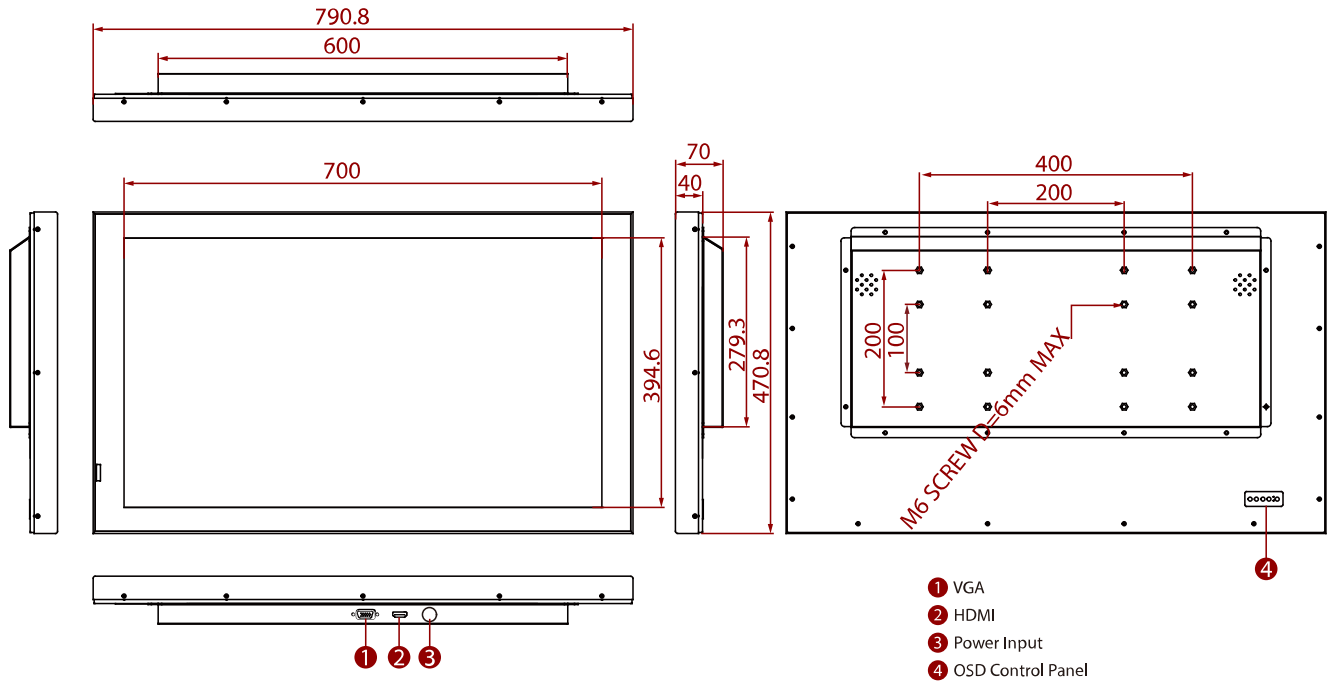

W32L300-CHA3

32" Chassis Display

KEY FEATURES

- 32", 1920 x 1080
- VGA and HDMI input
- Chassis
- VESA mount

SPECIFICATIONS

Display	
Resolution	1920x1080
Contrast Ratio	4000:1
Display Color	16.7M Colors
Active Area	698.4 x 392.85 mm
Size	32 inches
Panel Brightness	400 nits
View Angles	89,89,89,89
Touch / Glass	Protection Glass
Environment	
Operating Humidity	10% to 90% (non-condensing)
Storage Temperature	-10~60°C
Operating Temperature	0~50°C
Certification	
Certification	CE, FCC
IO Ports	
Video	1 x VGA 1 x HDMI (Optional) 1 x DVI (Optional)
Audio	Audio line in (3.5mm) (Optional) 2 x Speaker (Optional)
Mechanical	
Dimension	790.8 x 470.8 x 70 mm
Enclosure	Metal
Mounting	VESA Mount
Cooling System	Fanless Design
Accessory	
Accessory	1 x VGA cable 1 x HDMI cable 100~240V AC to DC Adapter Power Cord Manual VESA screws(Varies by product)
Optional Accessory	Remote Controller (Optional,Varies by product)
Power	
Power Rating	24V DC in
Control	
Button	5 Keys: -, +, Power, Esc, Enter

DIMENSIONS UNIT:MM

Winmate W32L300-CHA3

NOTE

1. This is a simplified drawing and some components are not marked in detail.
2. Please contact our sales representative if you need further product information.
3. All specifications are subject to change without prior notice.
4. The product shown in this datasheet is a standard model. For diagrams that contain customized or optional I/O, please contact the Winmate Sales Team for more information.