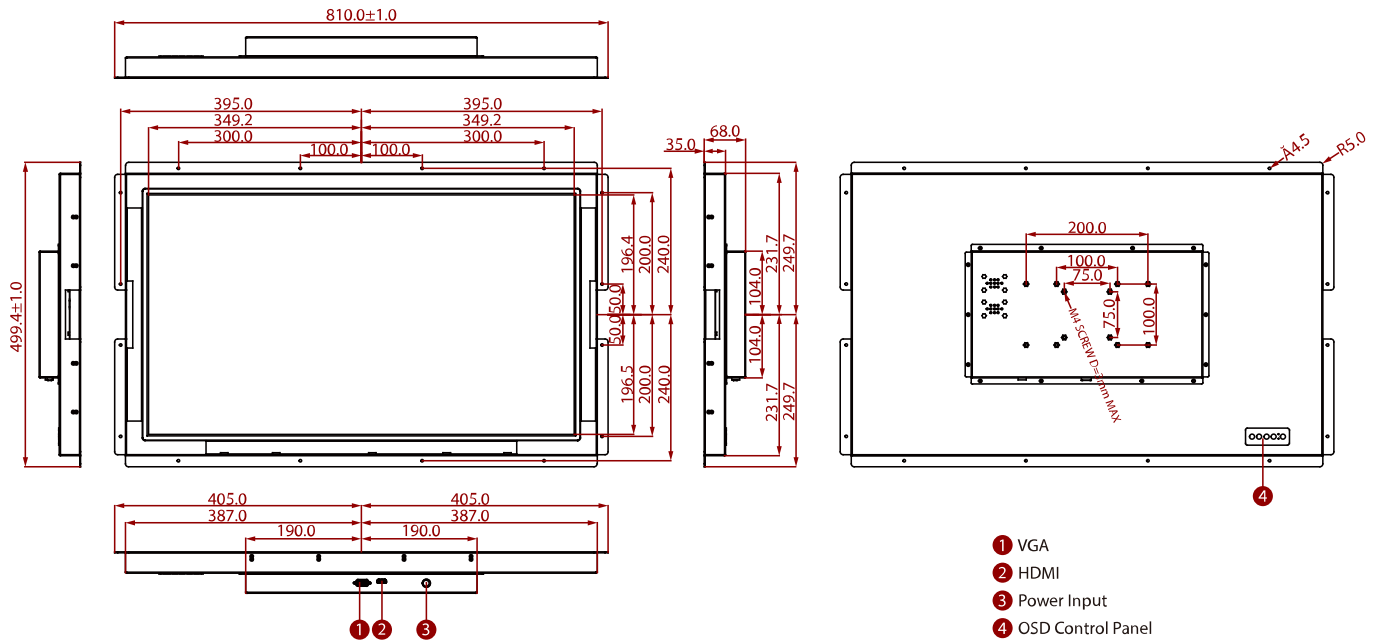

DIMENSIONS UNIT:MM

Winmate W32L300-OFA3

NOTE

1. This is a simplified drawing and some components are not marked in detail.
2. Please contact our sales representative if you need further product information.
3. All specifications are subject to change without prior notice.
4. The product shown in this datasheet is a standard model. For diagrams that contain customized or optional I/O, please contact the Winmate Sales Team for more information.