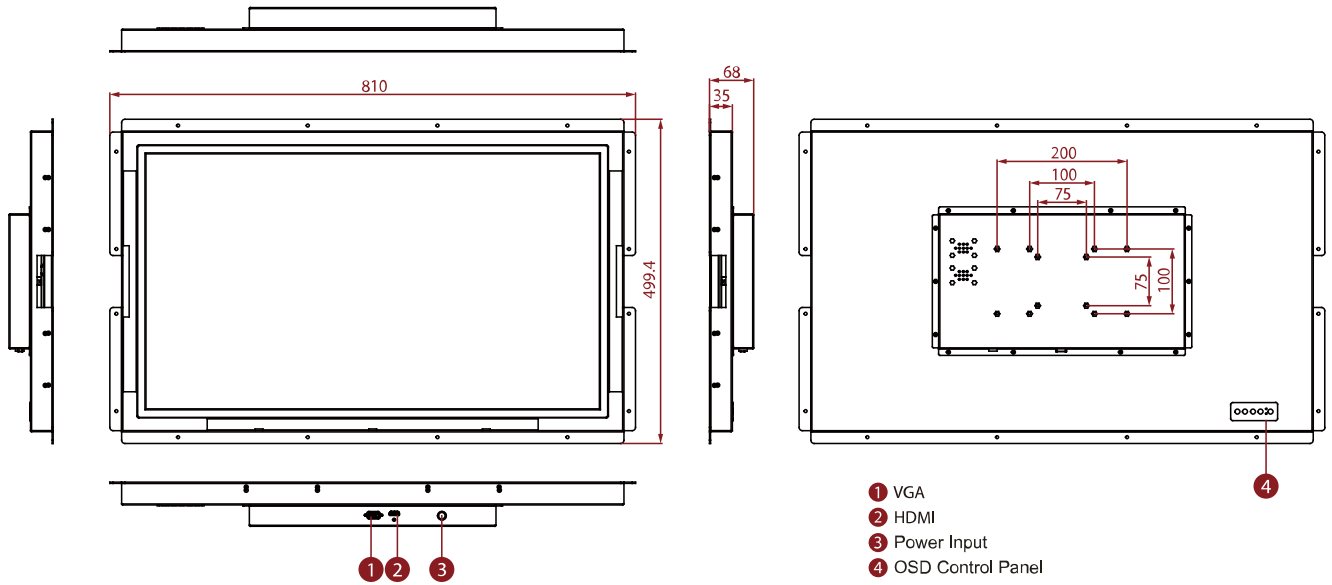

DIMENSIONS UNIT:MM

Winmate W32L300-OFA3HB

NOTE

1. This is a simplified drawing and some components are not marked in detail.
2. Please contact our sales representative if you need further product information.
3. All specifications are subject to change without prior notice.
4. The product shown in this datasheet is a standard model. For diagrams that contain customized or optional I/O, please contact the Winmate Sales Team for more information.