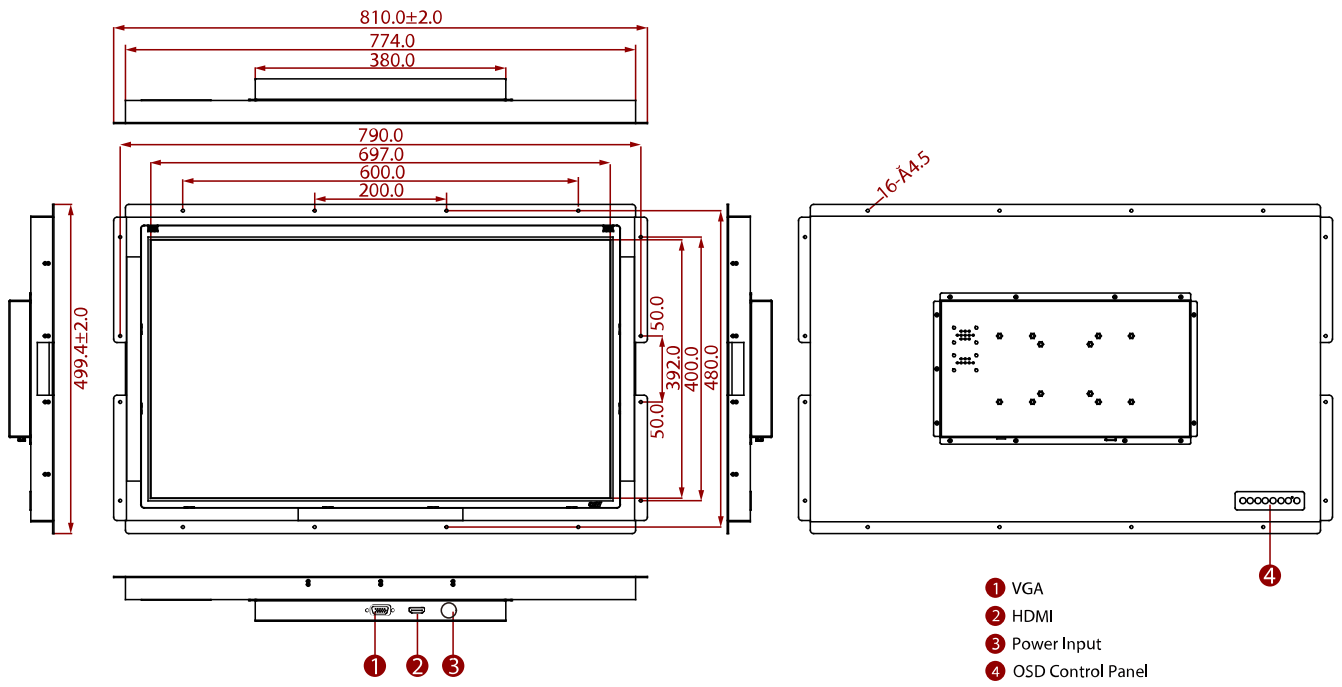

W32L300-OFA3TR

32" Open Frame Transflective Display

KEY FEATURES

- 32", 1920 x 1080 Open Frame Transflective Display
- VGA and HDMI input
- Open frame
- VESA mount
- Transflective

SPECIFICATIONS

Display	
Resolution	1920x1080
Contrast Ratio	4000:1
Display Color	16.7M Colors
Active Area	698.4 x 392.85 mm
Size	32 inches
Panel Brightness	400 nits
View Angles	89,89,89,89
Touch / Glass	Protection Glass
Environment	
Operating Humidity	10% to 90% (non-condensing)
Storage Temperature	-10~60°C
Operating Temperature	0~50°C
Certification	
Certification	CE, FCC
IO Ports	
USB Port	1 x USB for Touch Screen
Audio	Audio line in (3.5mm) (Optional) 2 x Speaker (Optional)
Video	1 x VGA 1 x HDMI (Optional) 1 x DVI (Optional)
Accessory	
Accessory	1 x VGA cable 1 x HDMI cable 100~240V AC to DC Adapter Power Cord Manual VESA screws(Varies by product)
Optional Accessory	Remote Controller (Optional,Varies by product)
Power	
Power Rating	24V DC in
Control	
Button	5 Keys: -, +, Power, Esc, Enter

DIMENSIONS UNIT:MM

Winmate W32L300-OFA3TR

NOTE

1. This is a simplified drawing and some components are not marked in detail.
2. Please contact our sales representative if you need further product information.
3. All specifications are subject to change without prior notice.
4. The product shown in this datasheet is a standard model. For diagrams that contain customized or optional I/O, please contact the Winmate Sales Team for more information.