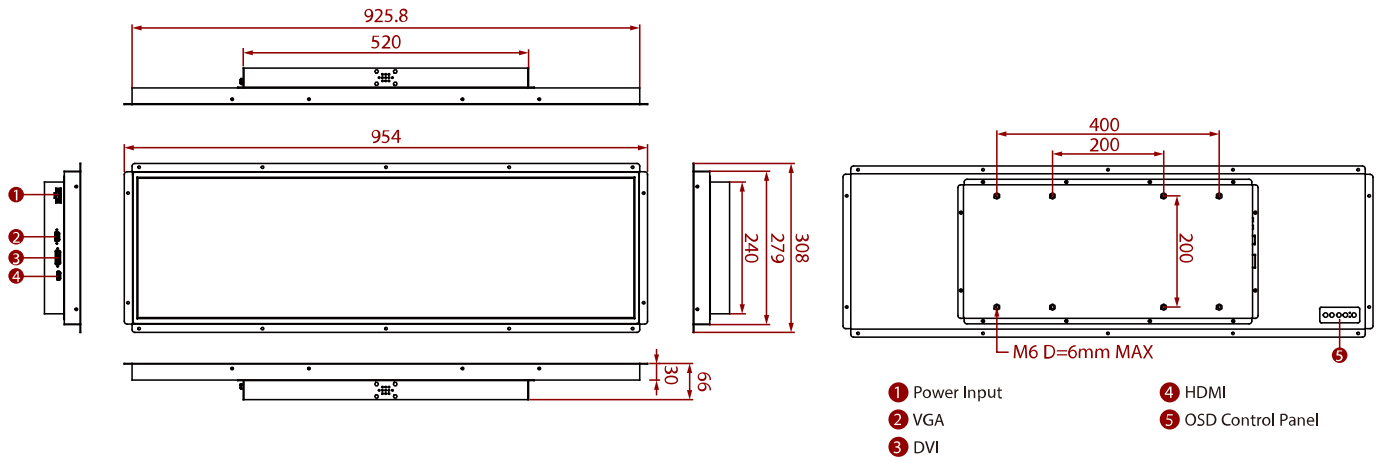

W38L100-CHA1

38" Bar Type Chassis Display

KEY FEATURES

- 38", 1920 x 540, Bar Type Chassis Display
- HDMI, VGA, DVI-D (Single link)
- Chassis
- VESA mount
- Front IP54 waterproof and dustproof

SPECIFICATIONS

| Display | | | |
|----------------------------|--|------------------------------|--|
| Touch / Glass | Protection Glass | Resolution | 1920x540 |
| Size | 37 inches | Contrast Ratio | 4000:1 |
| Panel Brightness | 1500 nits | Display Color | 1073.7M Colors |
| View Angles | 89,89,89,89 | Active Area | 904.32x254.34 mm |
| Environment | | | |
| Operating Humidity | 10% to 90% (non-condensing) | Operating Temperature | 0~50°C |
| Storage Temperature | -10~60°C | | |
| Certification | | | |
| Certification | CE, FCC | | |
| IO Ports | | | |
| USB Port | 1 x USB for Touch Screen | Video | 1 x VGA 1 x HDMI (Optional) 1 x DVI (Optional) |
| Audio | Audio line in (3.5mm) (Optional) 2 x Speaker (Optional) | | |
| Mechanical | | | |
| Dimension | 928.3 x 282.1 x 69 mm | Mounting | VESA Mount |
| Enclosure | Metal | Cooling System | Fanless Design |
| Accessory | | | |
| Accessory | 1 x VGA cable 1 x HDMI cable 100~240V AC to DC Adapter Power Cord Manual VESA screws(Varies by product) | Optional Accessory | Remote Controller (Optional,Varies by product) |
| Power | | | |
| Power Rating | 12V DC input | | |

DIMENSIONS UNIT:MM

Winmate W38L100-CHA1

NOTE

1. This is a simplified drawing and some components are not marked in detail.
2. Please contact our sales representative if you need further product information.
3. All specifications are subject to change without prior notice.
4. The product shown in this datasheet is a standard model. For diagrams that contain customized or optional I/O, please contact the Winmate Sales Team for more information.