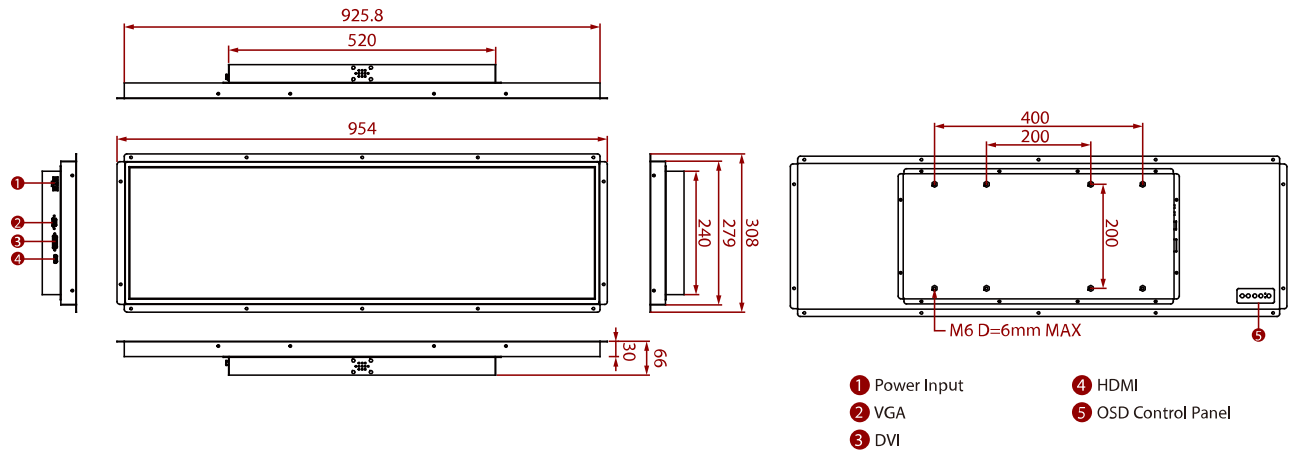

W38L100-OFA1

38" Bar Type Open Frame Display

KEY FEATURES

- 38", 1920 x 540
- HDMI, VGA, DVI, 38inch Bar Type Open Frame Display
- Open frame
- VESA mount
- Front IP54 waterproof and dustproof

SPECIFICATIONS

Display			
Touch / Glass	Protection Glass	Resolution	1920x540
Size	37 inches	Contrast Ratio	4000:1
Panel Brightness	1500 nits	Display Color	1073.7M Colors
View Angles	89,89,89,89	Active Area	904.32x254.34 mm
Environment			
Operating Humidity	10% to 90% (non-condensing)	Operating Temperature	0~50°C
Storage Temperature	-10~60°C		
Certification			
Certification	CE, FCC		
IO Ports			
USB Port	1 x USB for Touch Screen	Video	1 x VGA 1 x HDMI (Optional) 1 x DVI (Optional)
Audio	Audio line in (3.5mm) (Optional) 2 x Speaker (Optional)		
Mechanical			
Dimension	954 x 308 x 66 mm	Mounting	VESA Mount
Enclosure	Metal	Cooling System	Fanless Design
Accessory			
Accessory	1 x VGA cable 1 x HDMI cable 100~240V AC to DC Adapter Power Cord Manual VESA screws(Varies by product)	Optional Accessory	Remote Controller (Optional,Varies by product)
Power			
Power Rating	12V DC input		

DIMENSIONS UNIT:MM

Winmate W38L100-OFA1

NOTE

1. This is a simplified drawing and some components are not marked in detail.
2. Please contact our sales representative if you need further product information.
3. All specifications are subject to change without prior notice.
4. The product shown in this datasheet is a standard model. For diagrams that contain customized or optional I/O, please contact the Winmate Sales Team for more information.