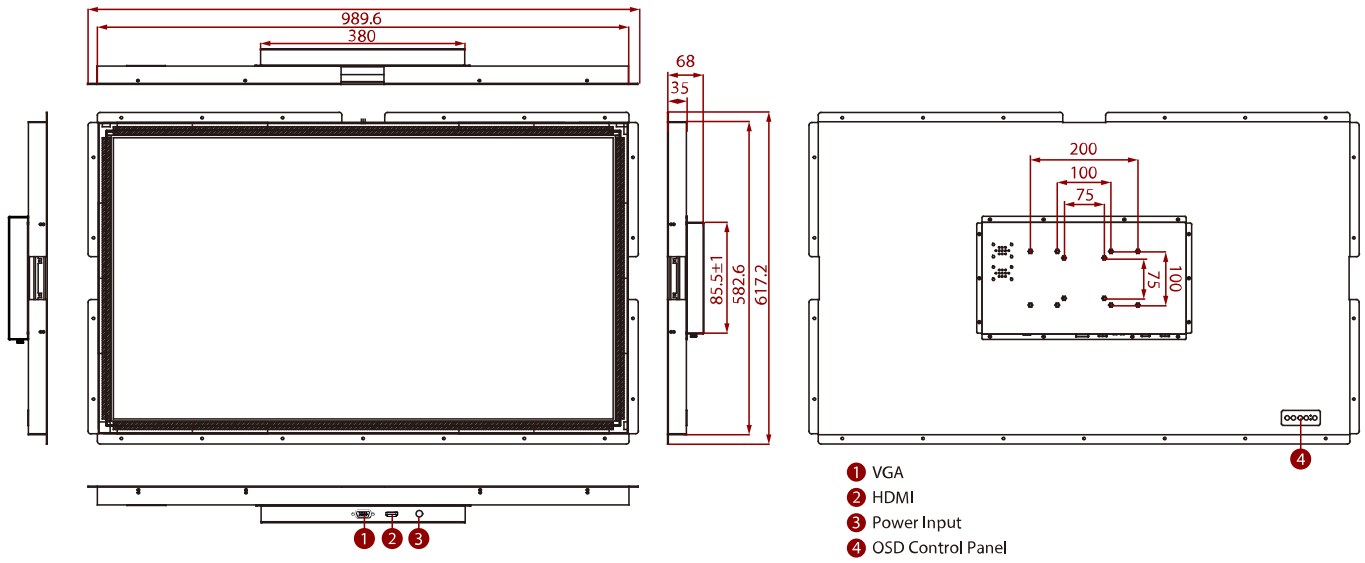

W42L300-OFA3

42" Open Frame Display

KEY FEATURES

- 42", 1920 x 1080
- VGA and HDMI input
- Open frame
- VESA mount

SPECIFICATIONS

Display	
Resolution	1920x1080
Contrast Ratio	4000:1
Display Color	1.07B Colors
Active Area	930.24x523.26 mm
Size	42 inches
Panel Brightness	500 nits
View Angles	89,89,89,89
Touch / Glass	Protection Glass
Environment	
Operating Humidity	10% to 90% (non-condensing)
Storage Temperature	-10~60°C
Operating Temperature	0~50°C
Certification	
Certification	CE, FCC
IO Ports	
USB Port	1 x USB for Touch Screen
Audio	Audio line in (3.5mm) (Optional) 2 x Speaker (Optional)
Video	1 x VGA 1 x HDMI (Optional) 1 x DVI (Optional)
Mechanical	
Dimension	1024 x 617.20 x 68 mm
Enclosure	Metal
Mounting	VESA Mount/ Panel Mount
Cooling System	Fanless Design
Accessory	
Accessory	1 x VGA cable 1 x HDMI cable 100~240V AC to DC Adapter Power Cord Manual VESA screws(Varies by product)
Optional Accessory	Remote Controller (Optional,Varies by product)
Power	
Power Rating	24V DC in
Control	
Button	5 Keys: -, +, Power, Esc, Enter

DIMENSIONS UNIT:MM

Winmate W42L300-OFA3

NOTE

1. This is a simplified drawing and some components are not marked in detail.
2. Please contact our sales representative if you need further product information.
3. All specifications are subject to change without prior notice.
4. The product shown in this datasheet is a standard model. For diagrams that contain customized or optional I/O, please contact the Winmate Sales Team for more information.