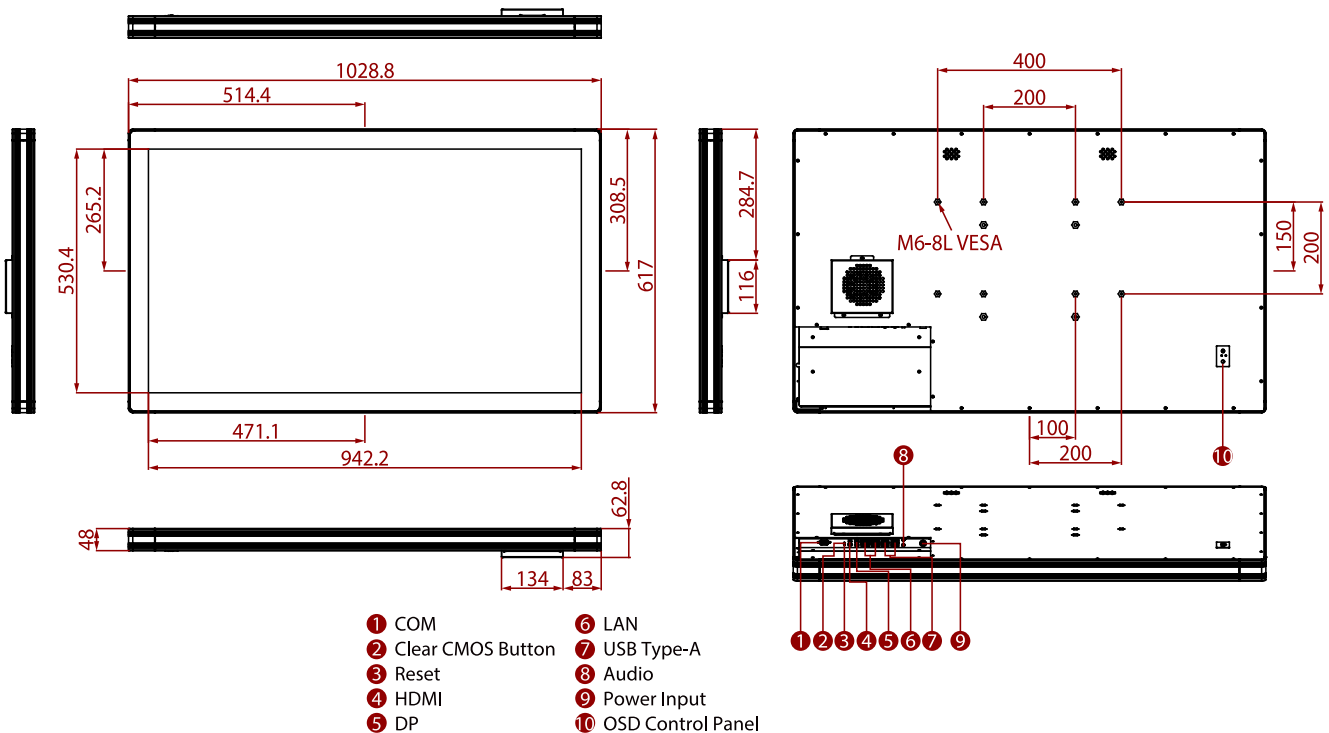

Serial Port	1 x RS232/422/485 (Default RS232)	Video	1 x DP1.2 1 x HDMI 1.4 (Optional)
Audio	1 x Mic in 1 x Line out 2 x Speaker	Expansion Port	2 x M.2 slot(1 for WiFi, 1 for SSD)
LAN	2 x Giga LAN RJ45 Connector	Indicator	1 x LED Indicator for power 1 x LED Indicator for storage
Control			
Button	1 x Power Button 1 x Reset Button		
Accessory			
Accessory	100~240V AC to DC Adapter Power Cord Driver CD & Manual VESA screws		

DIMENSIONS UNIT:MM

Winmate 43" PCAP Chassis Panel PC W43IF7T-PCA3

NOTE

1. This is a simplified drawing and some components are not marked in detail.
2. Please contact our sales representative if you need further product information.
3. All specifications are subject to change without prior notice.
4. The product shown in this datasheet is a standard model. For diagrams that contain customized or optional I/O, please contact the Winmate Sales Team for more information.