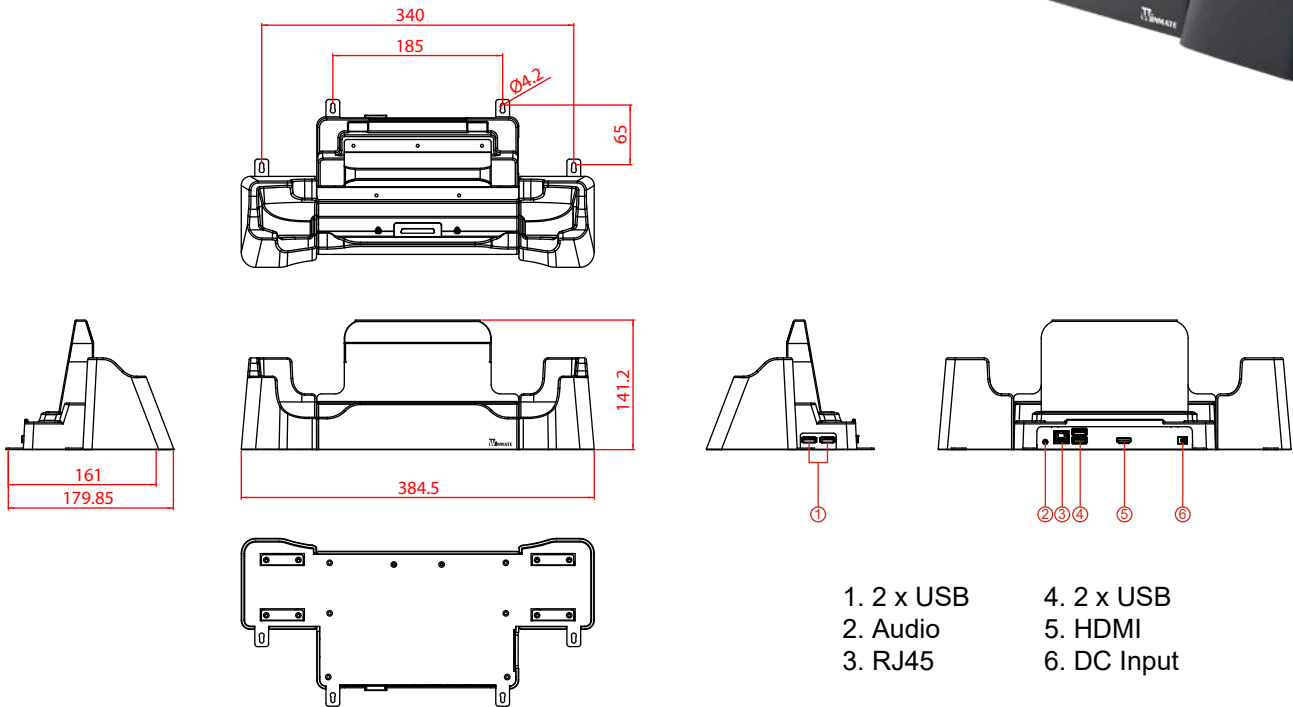

DD-M133WK

Docking station

Features:

- Easy to charge M133WK Series Tablets
- User friendly viewing angle with extended I/O interface
- Can be mounted directly to table top
- LAN passthrough from Tablet

Drawing:

Specification:

Dimension	384.5 x 179.85 x 141.2 mm
Power Input	19V DC in (Default)
I/O Support	USB 3.0 x 4 RJ45 x 1 HDMI x 1 Audio x 1
Operating Temperature	0°C~40°C