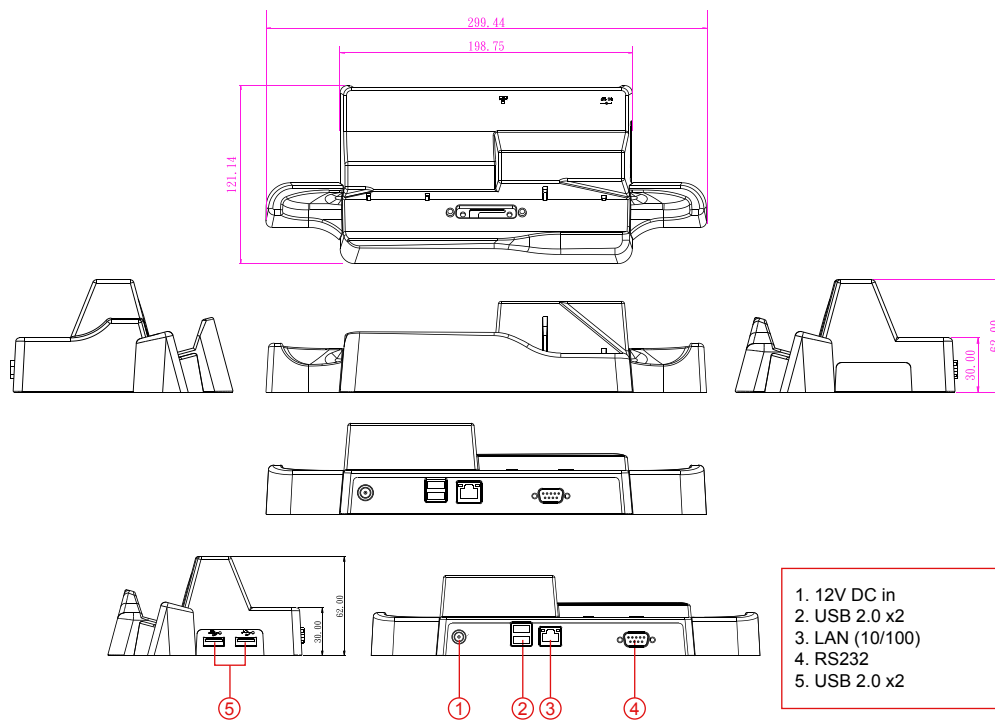

Desk Dock for M101 Series

DD-M101M8

Product Features:

- Easy to charge M101 tablet PC
- Compatible with M101 Series tablet PCs
- User friendly viewing angle with extended I/O interface
- Accessible to both Standard and High-Capacity batteries

Mechanical Drawing

Specification

Dimension		299.44 x 121.14 x 62.00 mm
Weight		635g
Power Input		12V DC in (Default)
I/O Support	Rear	RS232 x 1 USB 2.0 x 2 10/100 LAN x 1 DC Jack
	Side	USB 2.0 x 2