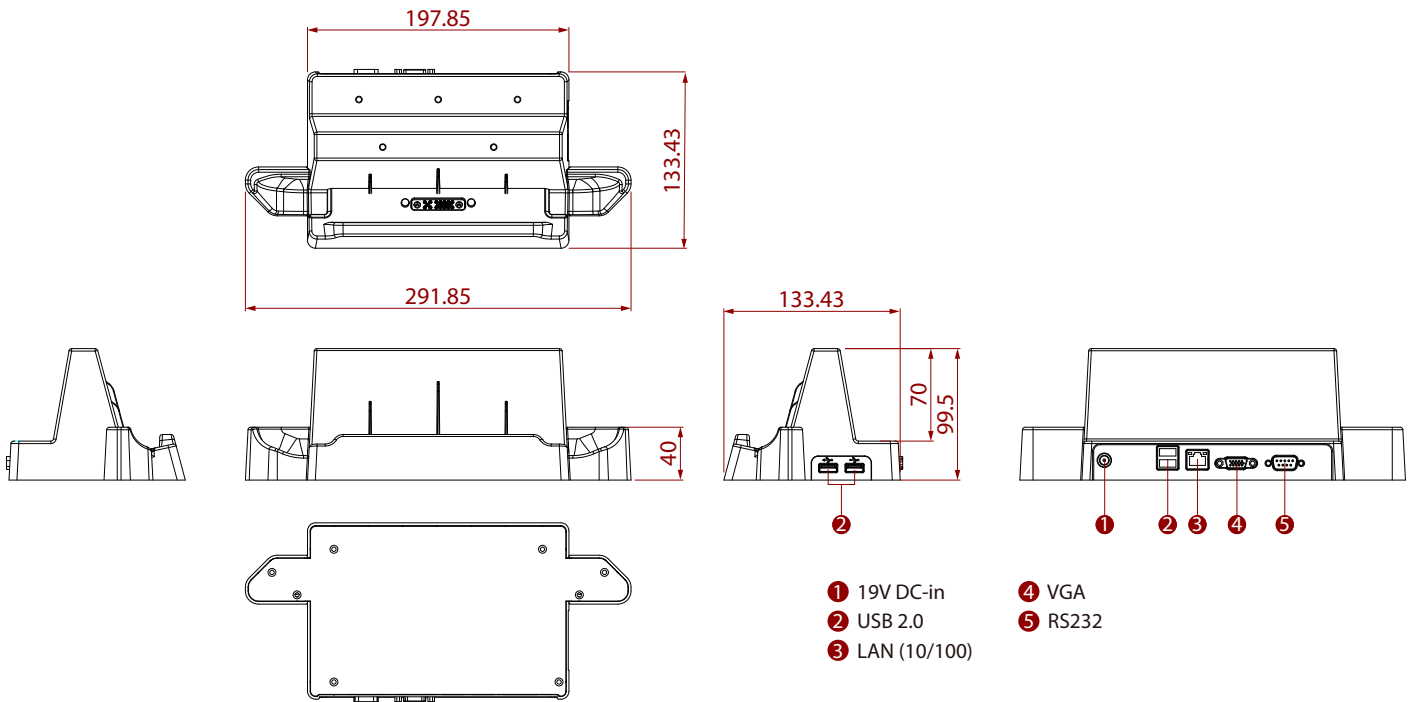

Desk Dock

Model Name: DD-S101

Winmate Part Number: 98DT00A0002W

Features:

- Easy to charge S101 Series Tablets
- User friendly viewing angle with extended I/O interface
- Operating temperature : -20°C ~ 60°C

Mechanical Drawing:

Specification:

Dimension		291.85 x 133.43 x 99.5 mm
Power Input		19V DC IN (Default)
I/O Support	Rear	RS232 x 1 USB 2.0 x 2 10/100 LAN x 1 VGA x 1 DC Jack
	Side	USB 2.0 x 2

Note: Under Android, the “Connect-to-PC” option needs to be turned off in order to make Docking I/O works.