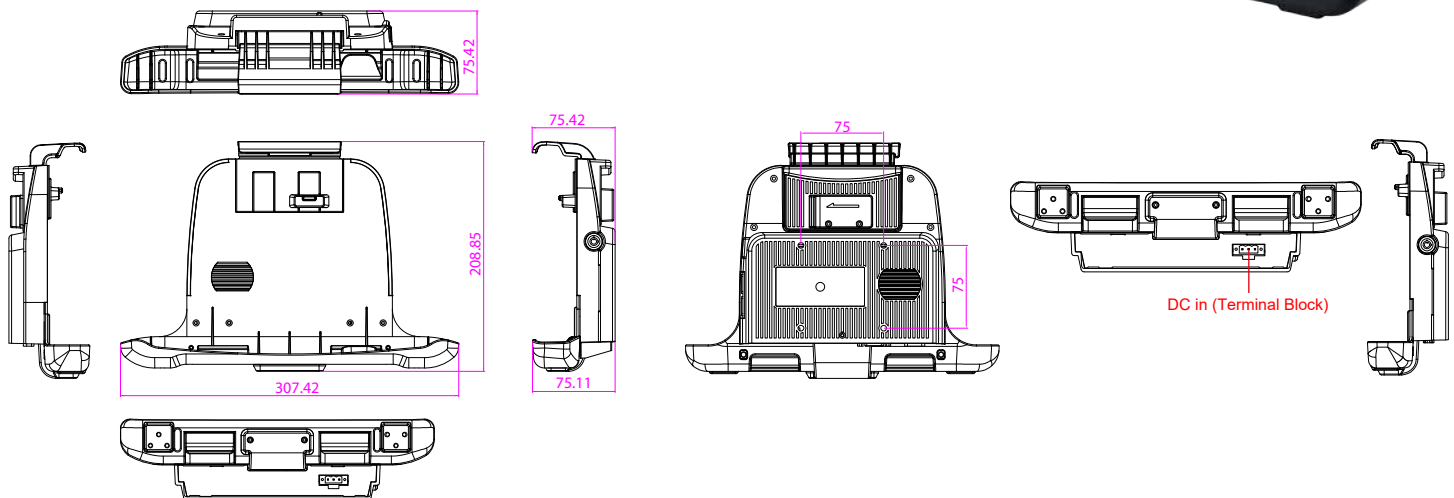

## Product Features:

- Hold the tablet stably on moving vehicle
- Anti-theft design with key lockable cradle
- Wide power voltage input (9~36V DC-in)
- VESA standard for various standard fixtures

## Mechanical Drawing

## One hand docking :

1 Insert the Tablet PC into the docking

2. Push down the hook, the lock will lock automatically

## Specification

Dimension	307.42 x 208.85 x 75.42 mm
Power Input	9~36V DC In
Mounting	75 x 75mm VESA Mount
Vibration	MIL STD. 810G, 5 ~ 500Hz, 2.24G