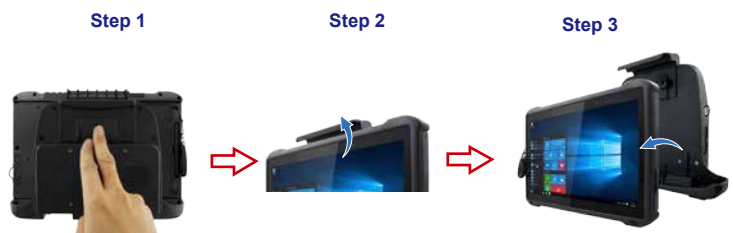

One hand undocking :

1.Slide the latch to open the hook

2.Remove the Tablet from docking

Specification

Dimension	307.42 x 208.85 x 75.42 mm
Power Input	9~36V DC In
Mounting	75 x 75mm VESA Mount
Vibration	MIL STD. 810G, 5 ~ 500Hz, 2.24G